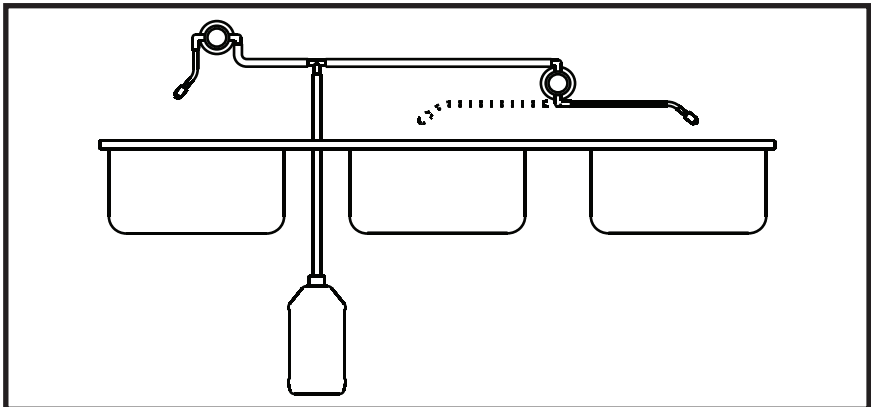

ECOMINI User Guide

WARNING:

FOLLOW SAFETY CHEMICAL HANDLING INSTRUCTIONS OF CHEMICAL MANUFACTURERS.
WEAR SUITABLE PERSONAL PROTECTIVE EQUIPMENT WHEN DISPENSING CHEMICALS.

Spares

x5 = SBW6610/D9 Aluminium
x5 = SBW6611/D9 Stainless Steel

x5 = SBW6612/D9 Aluminium
x5 = SBW6613/D9 Stainless Steel

Optional Extras