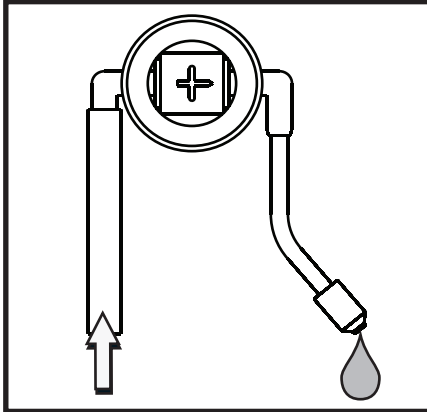

ECOMINI User Guide

WARNING:

FOLLOW SAFETY CHEMICAL HANDLING INSTRUCTIONS OF CHEMICAL MANUFACTURERS.
WEAR SUITABLE PERSONAL PROTECTIVE EQUIPMENT WHEN DISPENSING CHEMICALS.

Spares

x5 = SBW6610/D9 Aluminium
x5 = SBW6611/D9 Stainless Steel