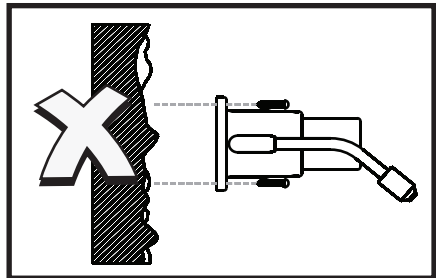

ECOMINI User Guide

WARNING:

FOLLOW SAFETY CHEMICAL HANDLING INSTRUCTIONS OF CHEMICAL MANUFACTURERS.
WEAR SUITABLE PERSONAL PROTECTIVE EQUIPMENT WHEN DISPENSING CHEMICALS.

Spares

x5 = SBW6610/D9 Aluminium
x5 = SBW6611/D9 Stainless Steel

x5 = SBW6612/D9 Aluminium
x5 = SBW6613/D9 Stainless Steel

Optional Extras