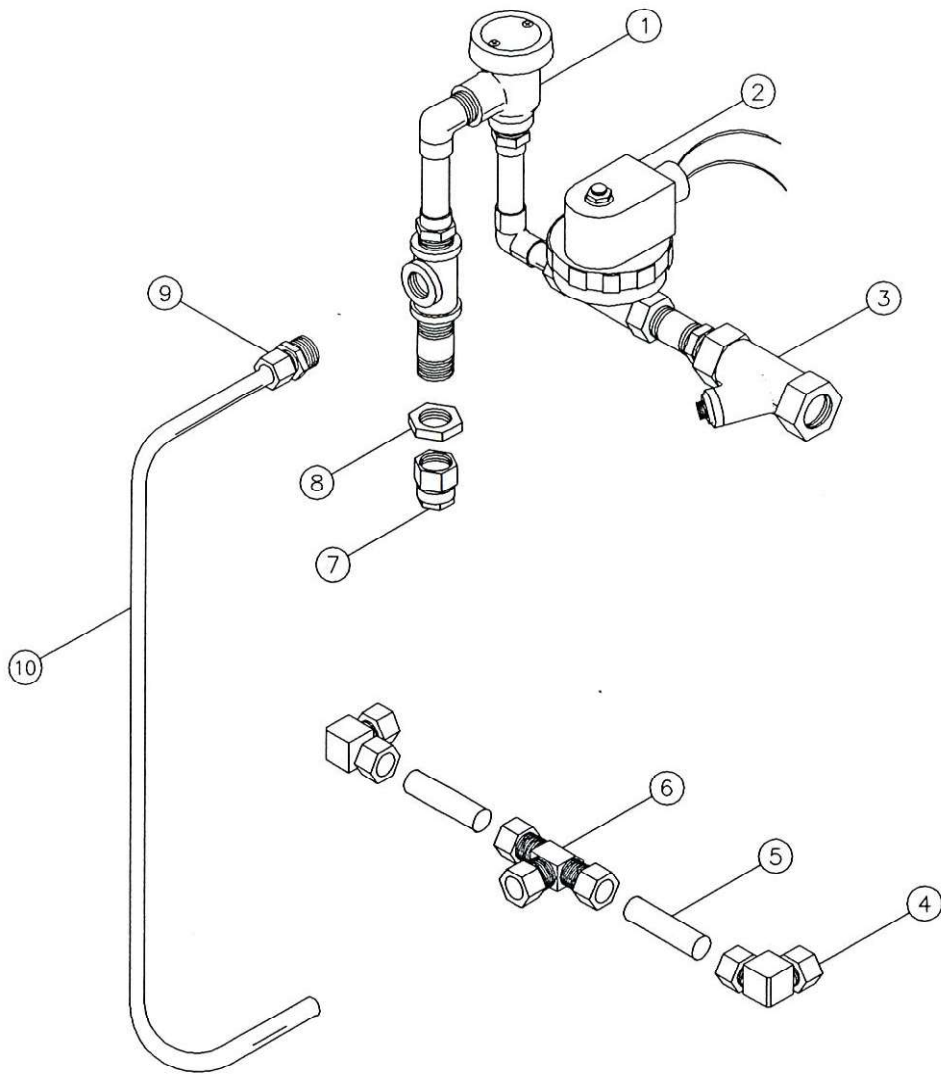

**KLE-235D DOUBLE**  
**SPRAY SYTEM COMPONENTS**

ITEM	QTY.	PART #	DESCRIPTION
1	4	9603015	SPRAY ARM
2	4	9602201	SPRAY ARM BEARING
3	8	9600417	END PLUG
4	6	9600431	5/16-18 THUMB SCREW
5	2	9600203	SPRAY BASE ADAPTER
6	2	9601563	MANIFOLD
7	2	9600423	1/4-20 x 1/2 HEX HEAD BOLT
8	2	9600781	1/4 S.S. WASHER

## UNIVERSAL CONTROL BOX ASSEMBLY

ITEM	QTY.	PART #	DESCRIPTION	ITEM	QTY.	PART #	DESCRIPTION
1	1	9600796	COVER, CONTROL BOX	14	6	7320196	SCREW, 10-32 X 2
2	1	9601565	ELECTRICAL SHIELD ASSY.	15	3	7502312	FACE PLATE
3	1	9601525	SOL. ENCLOSURE COVER	16	3	7503353	ROLLER BLOCK RB-550
4	2	1900664	SCREW, 10-32 x 5/8	17	3	7018101	T-50-T THERMISTANT TUBE
5	1	9601317	REED SWITCH, AUTO START	18	6	7320195	SCREW, 10-32 x 1 1/2
6	6	1400471	10-32 NUT W/NYLOCK	19	3	7501311	PUMP HEAD, WHITE
7	1	9601559	SOL. ENCLOSURE	20	1	9601975	TEMP. GAGE
8	1	7032432	RACK COUNTER	21	3	7010129	MOTOR, 30 RPM
9	1	9600102	TIMER 90 SEC.	22	1	9601549	BOX, WELDMENT ASSEMBLY
10	1	7507400	TOGGLE SWITCH	23	2	9600103	MERCURY RELAY
11	3	9600837	PRIME SWITCH	24	1	9600787	SWITCH, MASTER
12	6	9600613	SCREW, 8-32 X 5/8	25	1	1900909	SWITCH, MOMENTARY
13	1	9600755	DELAY, RELAY	26	1	7507400	SWITCH, TOGGLE
				27	1	9600558	LABLE, WIRE DIAGRAM (not shown)

**KLE-235D DOUBLE  
PLUMBING COMPONENTS**

ITEM	QTY.	PART #	DESCRIPTION
1	1	9600765-B	3/4 VACUUM BREAKER
2	1	9600403	3/4 NPT SOLENOID VALVE
3	1	9600410	3/4 NPT 'Y' STRAINER
4	2	9603019	5/8 x 5/8 COMP. 90 ELBOW
5	2	9603006	FLUSH TUBE LEFT & RIGHT
6	1	9600817	5/8 x 5/8 x 5/8 COMP. TEE
7	1	9600769	1/2 SPRINKLER HEAD
8	1	9600768	1/2 IPS JAM NUT
9	1	9600901	5/8 x 1/2 COMP. FITTING
10	1	9603007	FLUSH TUBE