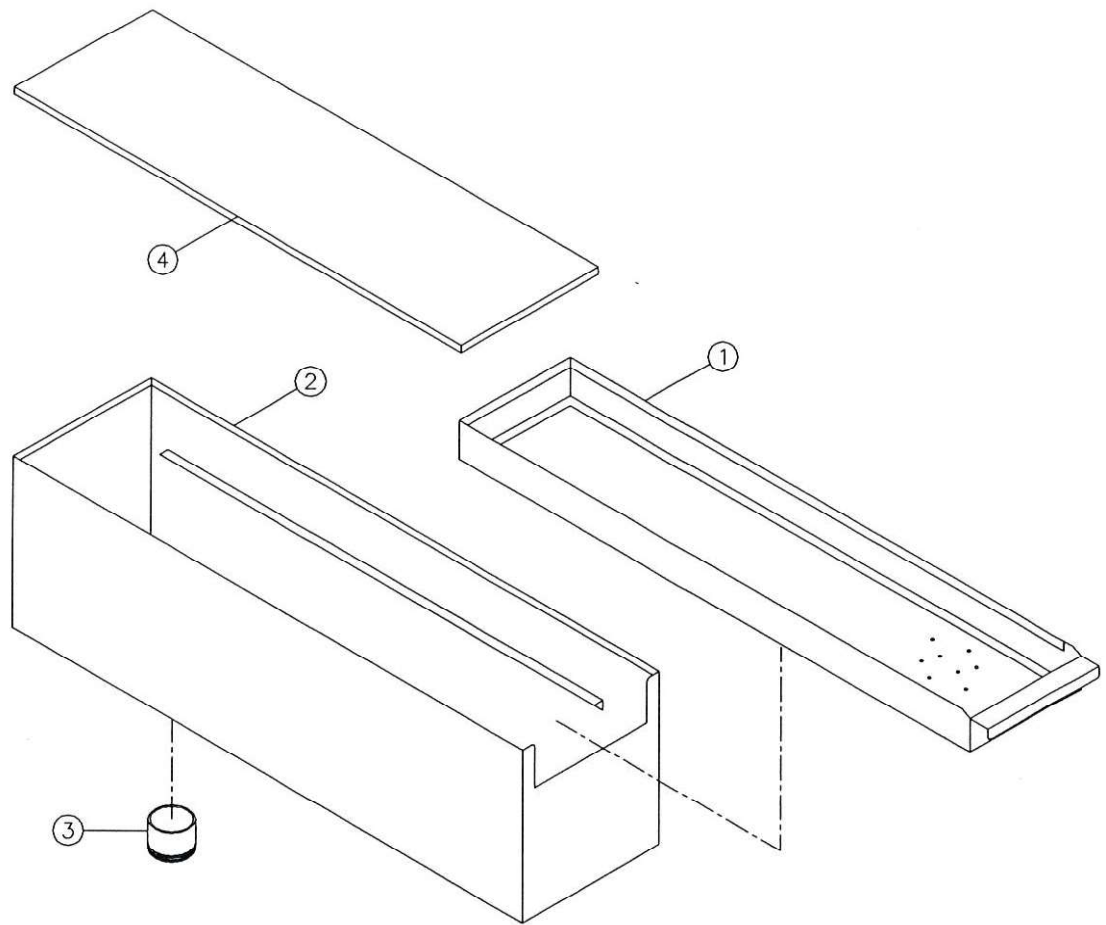

KLE-235D DOUBLE
SCRAP TRAP COMPONENTS

ITEM	QTY.	PART #	DESCRIPTION
1	1	9603014	SCRAP TRAY
2	1	9603013	SCRAP TRAP
3	1	9603013-08	1 1/2 NPT x 1 1/4 OUTLET (REF.)
4	1	9603013-06	COVER