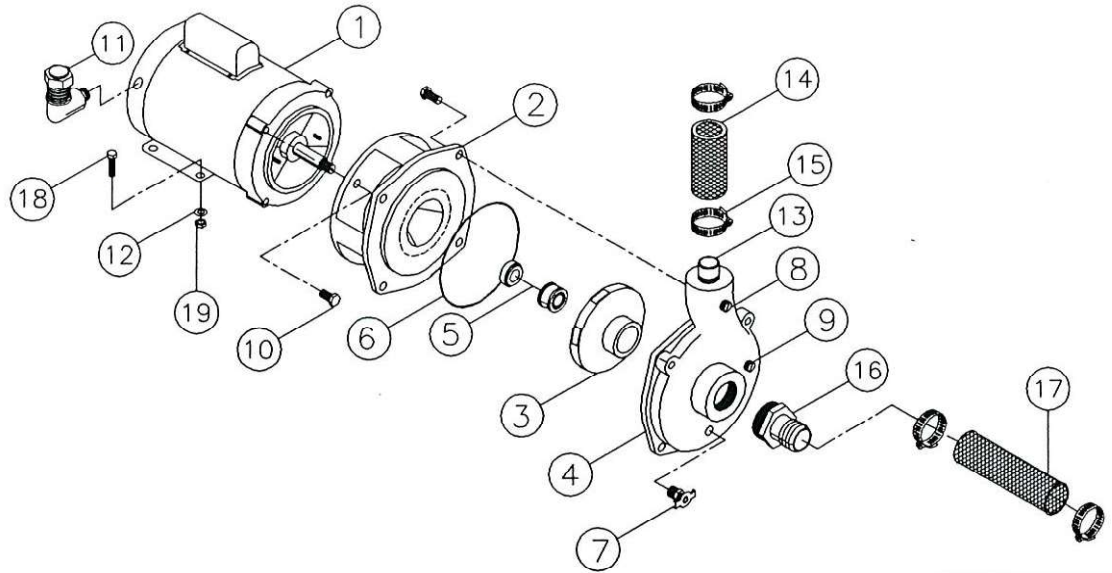

KLE-235D DOUBLE
PUMP SYSTEM COMPONENTS

ITEM	QTY.	PART #	DESCRIPTION
1	2	9600008	1 HP FRANKLIN MOTOR
2	2	9600742	PUMP BASE
3	2	9600747	IMPELLER
4	2	9600750	PUMP FACE
5	2	9600745	PUMP SEAL
6	2	9600748	PUMP 'O' RING
7	2	9600478	1/4 NPT PETCOCK
8	2	9600407	1/4 NPT PLUG
9	2	9600934	3/8 NPT PLUG
10	16	0200252	3/8-16 x 3/4 HEAD BOLT
11	2	9600788	1/2 FLEX CONNECTOR 90° ELBOW
12	8	9600460	5/16 LOCK WASHER
13	2	9601605	PUMP DISCHARGE NIPPLE
14	2	9601620	PUMP DISCHARGE TUBE 1 1/4 x 3 1/2 LG.
15	8	9600158	S.S. HOSE CLAMP
16	2	9600846	PUMP SUCTION BARB FITTING
17	2	9601620-1	PUMP FEED TUBE 1 1/4 x 6 LG.
18	8	9600746	5/16-18 x 1 HEX HEAD
19	8	9600889	5/16-18 NUT