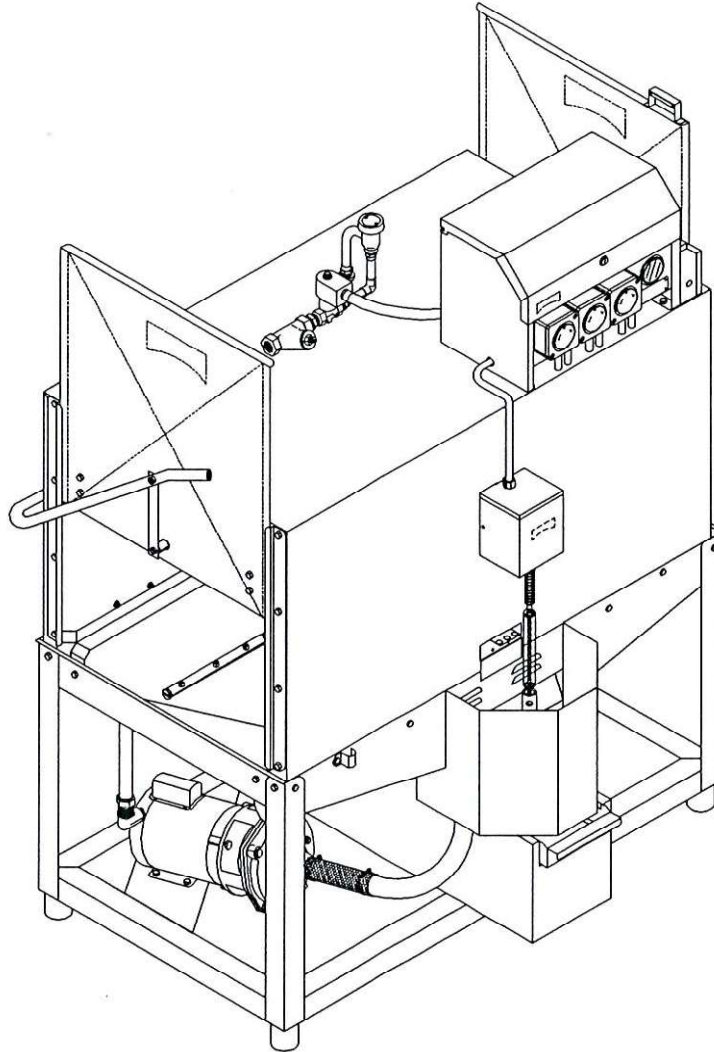

KNIGHT

EQUIPMENT CORP.

KLE-235D DOUBLE

KNIGHT EQUIPMENT CORP.

■ **World Headquarters:**

Knight Equipment Corp.
2945 Airway Ave.
Costa Mesa, CA 92626
BUS: (714) 557-5400
FAX: (714) 557-0527

■ **Atlanta Branch:**

Knight Equipment Corp.
4170 JVL Industrial Park Dr.
Marietta, GA 30066
BUS: (404) 928-2188
FAX: (404) 926-8645

■ **Toronto Branch:**

Knight (Canada) Limited.
2283 Argentia Road.
Mississauga, Ontario, Can
L5N 5Z2
BUS: (416) 542-2333
FAX: (416) 542-1536

■ **London Branch:**

Knight Equip. Int'l LTD
#15 Brunel Centre
Newton Road.
Crawley, West Sussex.
U.K. RH102UB
BUS: (44) 293-615570
FAX: (44) 293-615585