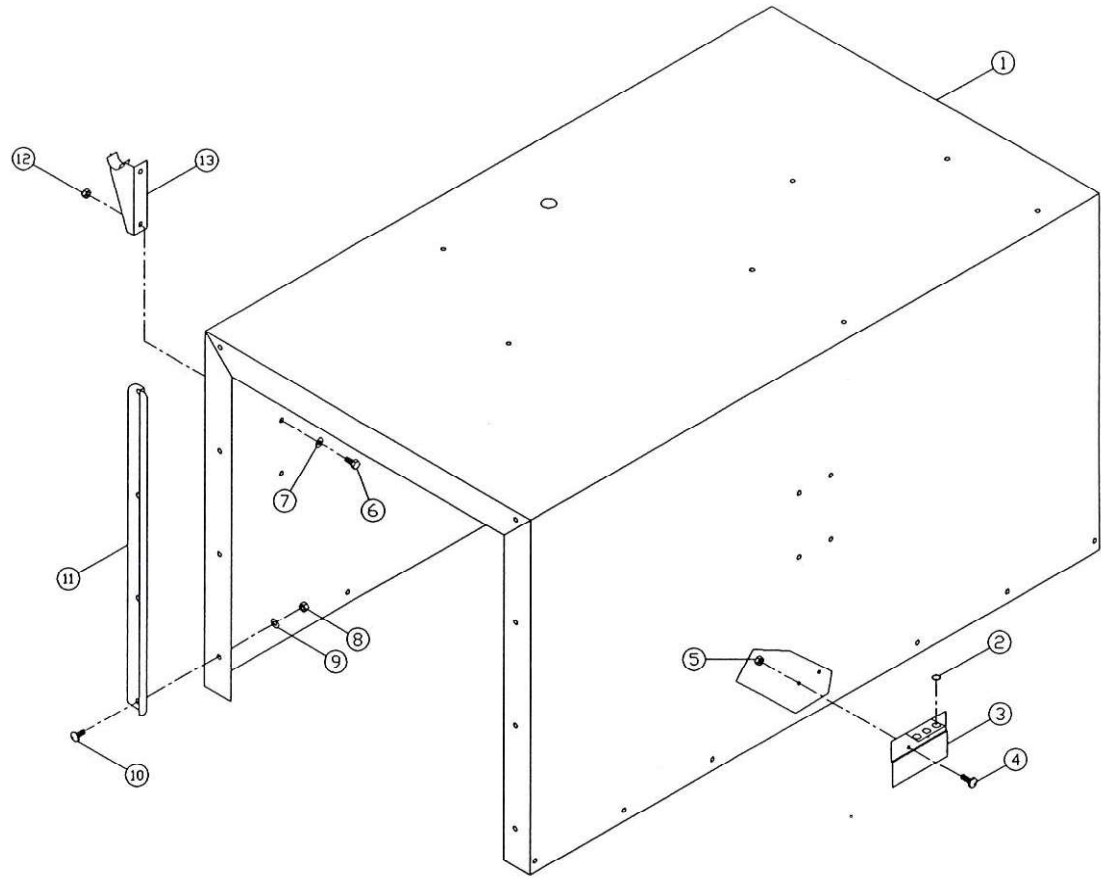

**KLE-235D DOUBLE
WRAPPER COMPONENTS**

ITEM	QTY.	PART #	DESCRIPTION
1	1	9600484	WRAPPER
2	3	0700331	1/2 GROMMET
3	1	9600563	CHEMICAL BRACKET
4	2	1900665	10-32 x 3/8 SCREW
5	2	1400471	10-32 NYLOCK NUT
6	4	9600835	1/4-20 x 5/8 HEX HEAD BOLT
7	4	9600421	1/4 BRASS WASHER
8	16	1400462	1/4-20 NYLOCK NUT
9	16	9600421	1/4 BRASS WASHER
10	16	9600834	1/4-20 X 5/8 TRUSS HEAD BOLT
11	4	9600609	DOOR GUIDE
12	4	1400462	1/4-20 NYLOCK NUT
13	1	9600443	HANDLE SUPPORT, LEFT