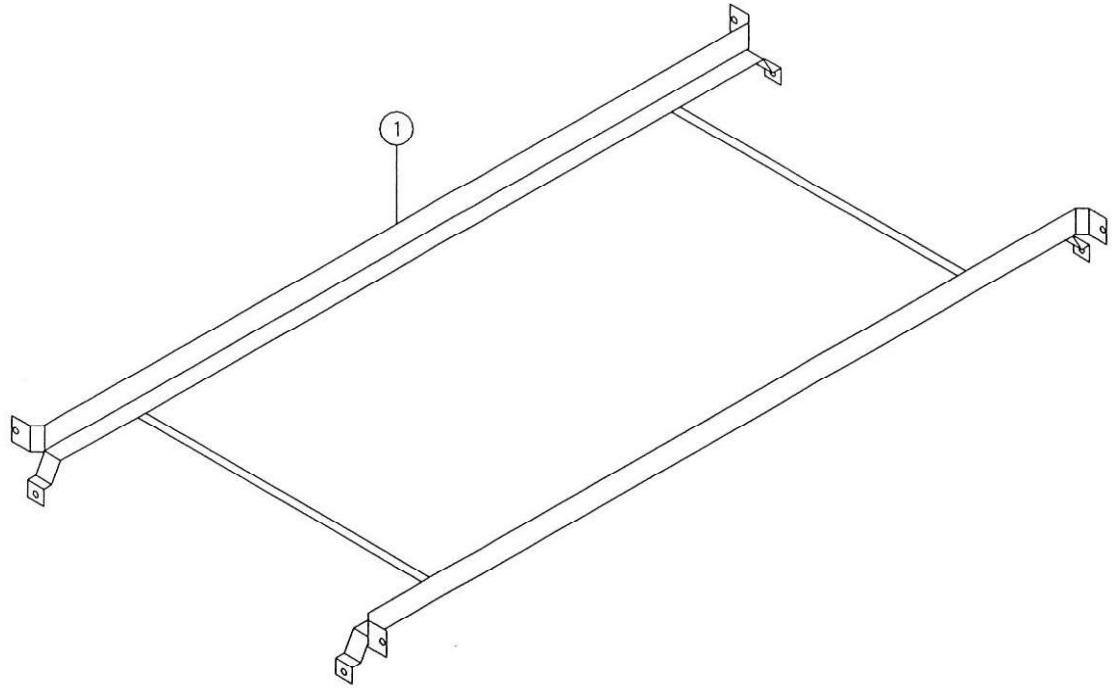

**STAND**

**PUMP MOTOR**

**PAN & TRAY RAIL**

**KLE-235D DOUBLE  
STAND COMPONENTS**

ITEM	QTY.	PART #	DESCRIPTION
1	1	9603009	STAND ASSEMBLY
2	8	1900955	5/16-24 x 5/16" SOCKET SET SCREW

**KLE-235D DOUBLE**  
**TRAY RAIL COMPONENTS**

ITEM	QTY.	PART #	DESCRIPTION
1	1	9600480	TRAY RAIL ASSEMBLY

**KLE-235D DOUBLE  
PAN COMPONENTS**

ITEM	QTY.	PART #	DESCRIPTION
1	1	9602920	PAN
2	2	9601532	PUMP SUCTION SCREEN STANDARD
2A	1	9601532-G	PUMP SUCTION SCREEN GATE TYPE
3	2	9601862	LOWER SPRAY BASE
4	2	1900577	5/16-18 SQ. HEAD SET SCREW
5	2	9601119	"O" RING
6	2	9601864	SPRAY BASE BRANCH
7	4	9600834	1/4-20 x 5/8 TRUSS HEAD BOLT
8	4	9600421	1/4 BRASS WASHER
9	4	1400462	1/4-20 NYLOCK NUT