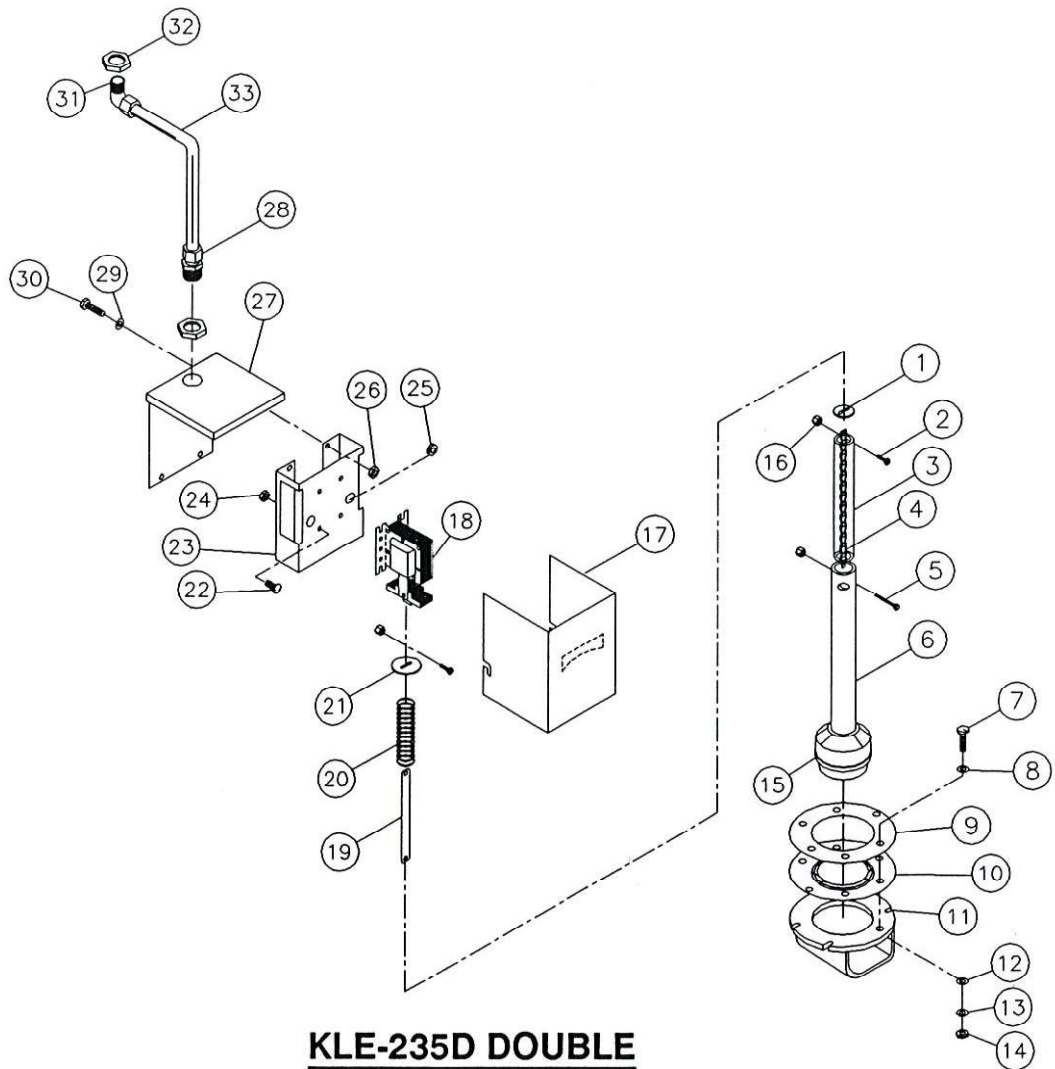

## UNIVERSAL CONTROL BOX ASSEMBLY

ITEM	QTY.	PART #	DESCRIPTION	ITEM	QTY.	PART #	DESCRIPTION
1	1	9600796	COVER, CONTROL BOX	14	6	7320196	SCREW, 10-32 X 2
2	1	9601565	ELECTRICAL SHIELD ASSY.	15	3	7502312	FACE PLATE
3	1	9601525	SOL. ENCLOSURE COVER	16	3	7503353	ROLLER BLOCK RB-550
4	2	1900664	SCREW, 10-32 x 5/8	17	3	7018101	T-50-T THERMISTANT TUBE
5	1	9601317	REED SWITCH, AUTO START	18	6	7320195	SCREW, 10-32 x 1 1/2
6	6	1400471	10-32 NUT W/NYLOCK	19	3	7501311	PUMP HEAD, WHITE
7	1	9601559	SOL. ENCLOSURE	20	1	9601975	TEMP. GAGE
8	1	7032432	RACK COUNTER	21	3	7010129	MOTOR, 30 RPM
9	1	9600102	TIMER 90 SEC.	22	1	9601549	BOX, WELDMENT ASSEMBLY
10	1	7507400	TOGGLE SWITCH	23	2	9600103	MERCURY RELAY
11	3	9600837	PRIME SWITCH	24	1	9600787	SWITCH, MASTER
12	6	9600613	SCREW, 8-32 X 5/8	25	1	1900909	SWITCH, MOMENTARY
13	1	9600755	DELAY, RELAY	26	1	7507400	SWITCH, TOGGLE
				27	1	9600558	LABLE, WIRE DIAGRAM (not shown)

**KLE-235D DOUBLE  
PLUMBING COMPONENTS**

ITEM	QTY.	PART #	DESCRIPTION
1	1	9600765-B	3/4 VACUUM BREAKER
2	1	9600403	3/4 NPT SOLENOID VALVE
3	1	9600410	3/4 NPT 'Y' STRAINER
4	2	9603019	5/8 x 5/8 COMP. 90 ELBOW
5	2	9603006	FLUSH TUBE LEFT & RIGHT
6	1	9600817	5/8 x 5/8 x 5/8 COMP. TEE
7	1	9600769	1/2 SPRINKLER HEAD
8	1	9600768	1/2 IPS JAM NUT
9	1	9600901	5/8 x 1/2 COMP. FITTING
10	1	9603007	FLUSH TUBE

ITEM	QTY.	PART #	DESCRIPTION
1	2	9600008	1 HP FRANKLIN MOTOR
2	2	9600742	PUMP BASE
3	2	9600747	IMPELLER
4	2	9600750	PUMP FACE
5	2	9600745	PUMP SEAL
6	2	9600748	PUMP 'O' RING
7	2	9600478	1/4 NPT PETCOCK
8	2	9600407	1/4 NPT PLUG
9	2	9600934	3/8 NPT PLUG
10	16	0200252	3/8-16 x 3/4 HEAD BOLT
11	2	9600788	1/2 FLEX CONNECTOR 90° ELBOW
12	8	9600460	5/16 LOCK WASHER
13	2	9601605	PUMP DISCHARGE NIPPLE
14	2	9601620	PUMP DISCHARGE TUBE 1 1/4 x 3 1/2 LG.
15	8	9600158	S.S. HOSE CLAMP
16	2	9600846	PUMP SUCTION BARB FITTING
17	2	9601620-1	PUMP FEED TUBE 1 1/4 x 6 LG.
18	8	9600746	5/16-18 x 1 HEX HEAD
19	8	9600889	5/16-18 NUT