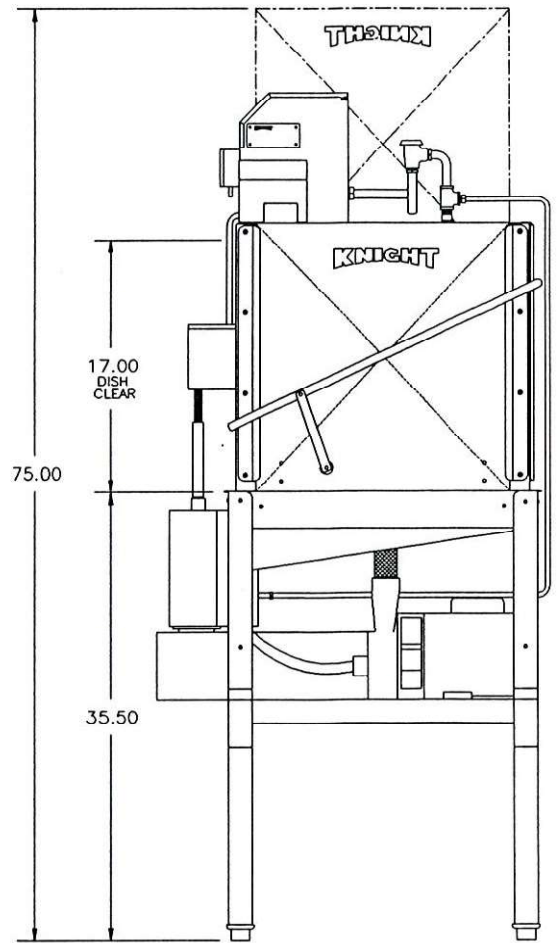

ITEM	QTY.	PART #	DESCRIPTION
1	2	9600008	1 HP FRANKLIN MOTOR
2	2	9600742	PUMP BASE
3	2	9600747	IMPELLER
4	2	9600750	PUMP FACE
5	2	9600745	PUMP SEAL
6	2	9600748	PUMP 'O' RING
7	2	9600478	1/4 NPT PETCOCK
8	2	9600407	1/4 NPT PLUG
9	2	9600934	3/8 NPT PLUG
10	16	0200252	3/8-16 x 3/4 HEAD BOLT
11	2	9600788	1/2 FLEX CONNECTOR 90° ELBOW
12	8	9600460	5/16 LOCK WASHER
13	2	9601605	PUMP DISCHARGE NIPPLE
14	2	9601620	PUMP DISCHARGE TUBE 1 1/4 x 3 1/2 LG.
15	8	9600158	S.S. HOSE CLAMP
16	2	9600846	PUMP SUCTION BARB FITTING
17	2	9601620-1	PUMP FEED TUBE 1 1/4 x 6 LG.
18	8	9600746	5/16-18 x 1 HEX HEAD
19	8	9600889	5/16-18 NUT

**KLE-235D DOUBLE  
DOOR COMPONENTS**

ITEM	QTY.	PART #	DESCRIPTION	ITEM	QTY.	PART #	DESCRIPTION
1	1	9603021	DOOR ARM ASSEMBLY	13	6	9600781	1/4 WASHER
2	2	9600739-D	EXTENSION ROD	14	4	9600437	1/4-20 ACORN NUT
3	2	9600416	SPRING	15	4	9600774	1/4 SPLIT LOCK WASHER
4	2	9600428	3/16-16 EYE BOLT	16	2	9600819	SPACER
5	2	9600889	5/16-18 HEX NUT	17	2	0800375	HOLE PLUG
6	2	9600430	5/16 FLAT WASHER	18	8	9600423	1/4-20 x 1/2 HEX HEAD BOLT
7	2	9600419	COTTER PIN	19	10	9600421	1/4 BRASS WASHER
8	4	9600430	5/16 FLAT WASHER	20	8	1400462	1/4-20 NYLOCK NUT
9	2	9600641	1/4-20 x 1 1/4 HEX HEAD BOLT	21	4	9600543-1	DOOR STOP/TRAY GUIDE
10	10	9600421	1/4 BRASS WASHER	22	2	9600436	1/4-20 x 1 1/2 HEX HEAD BOLT
11	2	9600843	PIVOT (LINK)	23	2	9600799	DOOR
12	2	9600741-C	DOOR LINK	24	1	9601722	MAGNET MOUNT BRACKET

## ACCESSORY KIT

PART #	QTY.	DESCRIPTION
7020182	3	PICK UP TUBE 1/4 PVC PIPE x 18" LG.
9600721	1	TUBING 1/4 OD x 20' LG. RED
9600722	1	TUBING 1/4 OD x 20' LG. BLUE
7028109	1	TUBING 1/4 OD x 20' LG. CLEAR
9600561	4	LEG EXTENSION
9600758	4	BULLET FEET
9600431	1	THUMB SCREW
0300121	6	CABLE TIES 3 1/2"
9600417	1	END PLUG
N/A	1	CAM WRENCH
9600475	1	INSTRUCTION MANUAL

**TOP VIEW**

**KNIGHT**  
EQUIPMENT CORP.

***KLE-235D***  
***DOUBLE***

**FRONT VIEW**

**RIGHT SIDE**