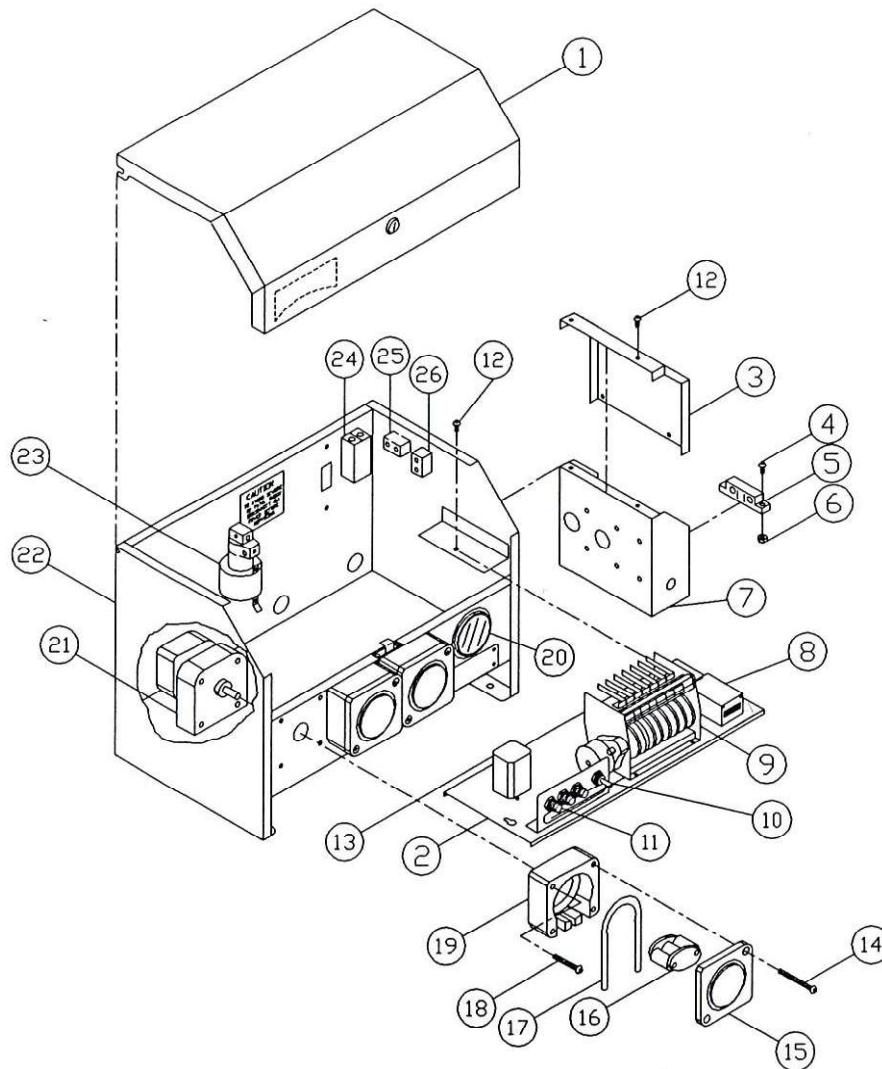

**STAND**

**PUMP MOTOR**

**PAN & TRAY RAIL**

**KLE-235D DOUBLE  
STAND COMPONENTS**

ITEM	QTY.	PART #	DESCRIPTION
1	1	9603009	STAND ASSEMBLY
2	8	1900955	5/16-24 x 5/16" SOCKET SET SCREW

**KLE-235D DOUBLE**  
**TRAY RAIL COMPONENTS**

ITEM	QTY.	PART #	DESCRIPTION
1	1	9600480	TRAY RAIL ASSEMBLY

**KLE-235D DOUBLE  
PAN COMPONENTS**

ITEM	QTY.	PART #	DESCRIPTION
1	1	9602920	PAN
2	2	9601532	PUMP SUCTION SCREEN STANDARD
2A	1	9601532-G	PUMP SUCTION SCREEN GATE TYPE
3	2	9601862	LOWER SPRAY BASE
4	2	1900577	5/16-18 SQ. HEAD SET SCREW
5	2	9601119	"O" RING
6	2	9601864	SPRAY BASE BRANCH
7	4	9600834	1/4-20 x 5/8 TRUSS HEAD BOLT
8	4	9600421	1/4 BRASS WASHER
9	4	1400462	1/4-20 NYLOCK NUT

**KLE-235D DOUBLE**  
**SPRAY SYTEM COMPONENTS**

ITEM	QTY.	PART #	DESCRIPTION
1	4	9603015	SPRAY ARM
2	4	9602201	SPRAY ARM BEARING
3	8	9600417	END PLUG
4	6	9600431	5/16-18 THUMB SCREW
5	2	9600203	SPRAY BASE ADAPTER
6	2	9601563	MANIFOLD
7	2	9600423	1/4-20 x 1/2 HEX HEAD BOLT
8	2	9600781	1/4 S.S. WASHER

## UNIVERSAL CONTROL BOX ASSEMBLY

ITEM	QTY.	PART #	DESCRIPTION	ITEM	QTY.	PART #	DESCRIPTION
1	1	9600796	COVER, CONTROL BOX	14	6	7320196	SCREW, 10-32 X 2
2	1	9601565	ELECTRICAL SHIELD ASSY.	15	3	7502312	FACE PLATE
3	1	9601525	SOL. ENCLOSURE COVER	16	3	7503353	ROLLER BLOCK RB-550
4	2	1900664	SCREW, 10-32 x 5/8	17	3	7018101	T-50-T THERMISTANT TUBE
5	1	9601317	REED SWITCH, AUTO START	18	6	7320195	SCREW, 10-32 x 1 1/2
6	6	1400471	10-32 NUT W/NYLOCK	19	3	7501311	PUMP HEAD, WHITE
7	1	9601559	SOL. ENCLOSURE	20	1	9601975	TEMP. GAGE
8	1	7032432	RACK COUNTER	21	3	7010129	MOTOR, 30 RPM
9	1	9600102	TIMER 90 SEC.	22	1	9601549	BOX, WELDMENT ASSEMBLY
10	1	7507400	TOGGLE SWITCH	23	2	9600103	MERCURY RELAY
11	3	9600837	PRIME SWITCH	24	1	9600787	SWITCH, MASTER
12	6	9600613	SCREW, 8-32 X 5/8	25	1	1900909	SWITCH, MOMENTARY
13	1	9600755	DELAY, RELAY	26	1	7507400	SWITCH, TOGGLE
				27	1	9600558	LABLE, WIRE DIAGRAM (not shown)