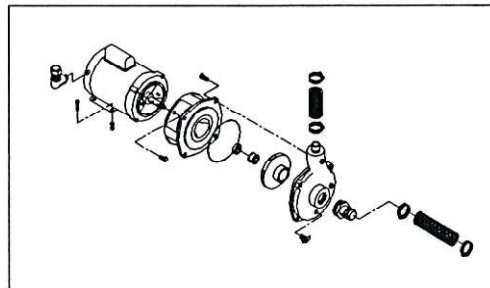

**STAND**

**PUMP MOTOR**

**PAN & TRAY RAIL**

**KLE-235D DOUBLE  
STAND COMPONENTS**

ITEM	QTY.	PART #	DESCRIPTION
1	1	9603009	STAND ASSEMBLY
2	8	1900955	5/16-24 x 5/16" SOCKET SET SCREW

**KLE-235D DOUBLE**  
**TRAY RAIL COMPONENTS**

ITEM	QTY.	PART #	DESCRIPTION
1	1	9600480	TRAY RAIL ASSEMBLY

**KLE-235D DOUBLE  
PAN COMPONENTS**

ITEM	QTY.	PART #	DESCRIPTION
1	1	9602920	PAN
2	2	9601532	PUMP SUCTION SCREEN STANDARD
2A	1	9601532-G	PUMP SUCTION SCREEN GATE TYPE
3	2	9601862	LOWER SPRAY BASE
4	2	1900577	5/16-18 SQ. HEAD SET SCREW
5	2	9601119	"O" RING
6	2	9601864	SPRAY BASE BRANCH
7	4	9600834	1/4-20 x 5/8 TRUSS HEAD BOLT
8	4	9600421	1/4 BRASS WASHER
9	4	1400462	1/4-20 NYLOCK NUT