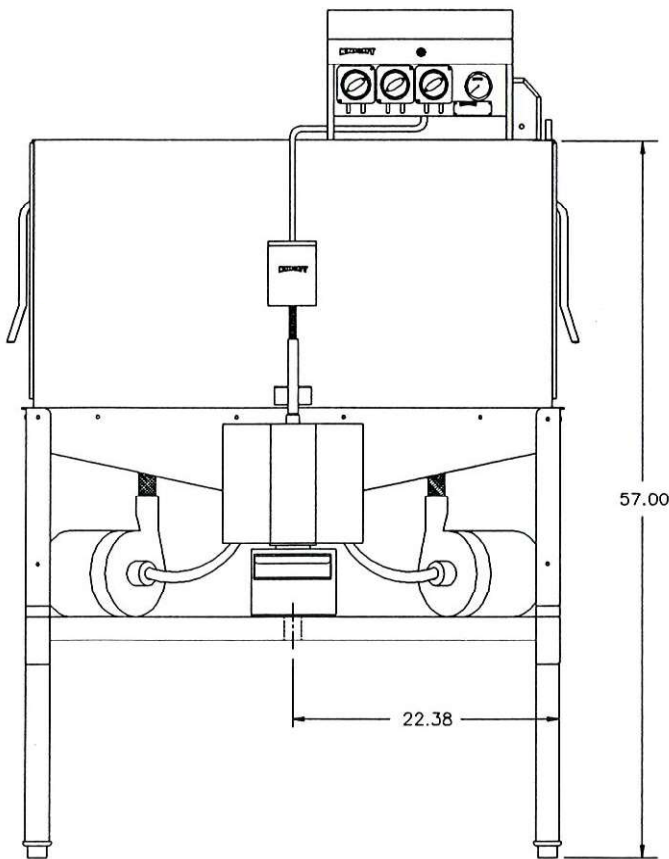

**KLE-235D DOUBLE  
DOOR COMPONENTS**

ITEM	QTY.	PART #	DESCRIPTION	ITEM	QTY.	PART #	DESCRIPTION
1	1	9603021	DOOR ARM ASSEMBLY	13	6	9600781	1/4 WASHER
2	2	9600739-D	EXTENSION ROD	14	4	9600437	1/4-20 ACORN NUT
3	2	9600416	SPRING	15	4	9600774	1/4 SPLIT LOCK WASHER
4	2	9600428	3/16-16 EYE BOLT	16	2	9600819	SPACER
5	2	9600889	5/16-18 HEX NUT	17	2	0800375	HOLE PLUG
6	2	9600430	5/16 FLAT WASHER	18	8	9600423	1/4-20 x 1/2 HEX HEAD BOLT
7	2	9600419	COTTER PIN	19	10	9600421	1/4 BRASS WASHER
8	4	9600430	5/16 FLAT WASHER	20	8	1400462	1/4-20 NYLOCK NUT
9	2	9600641	1/4-20 x 1 1/4 HEX HEAD BOLT	21	4	9600543-1	DOOR STOP/TRAY GUIDE
10	10	9600421	1/4 BRASS WASHER	22	2	9600436	1/4-20 x 1 1/2 HEX HEAD BOLT
11	2	9600843	PIVOT (LINK)	23	2	9600799	DOOR
12	2	9600741-C	DOOR LINK	24	1	9601722	MAGNET MOUNT BRACKET

## ACCESSORY KIT

PART #	QTY.	DESCRIPTION
7020182	3	PICK UP TUBE 1/4 PVC PIPE x 18" LG.
9600721	1	TUBING 1/4 OD x 20' LG. RED
9600722	1	TUBING 1/4 OD x 20' LG. BLUE
7028109	1	TUBING 1/4 OD x 20' LG. CLEAR
9600561	4	LEG EXTENSION
9600758	4	BULLET FEET
9600431	1	THUMB SCREW
0300121	6	CABLE TIES 3 1/2"
9600417	1	END PLUG
N/A	1	CAM WRENCH
9600475	1	INSTRUCTION MANUAL

**TOP VIEW**

**KNIGHT**  
EQUIPMENT CORP.

***KLE-235D***  
***DOUBLE***

**FRONT VIEW**

**RIGHT SIDE**