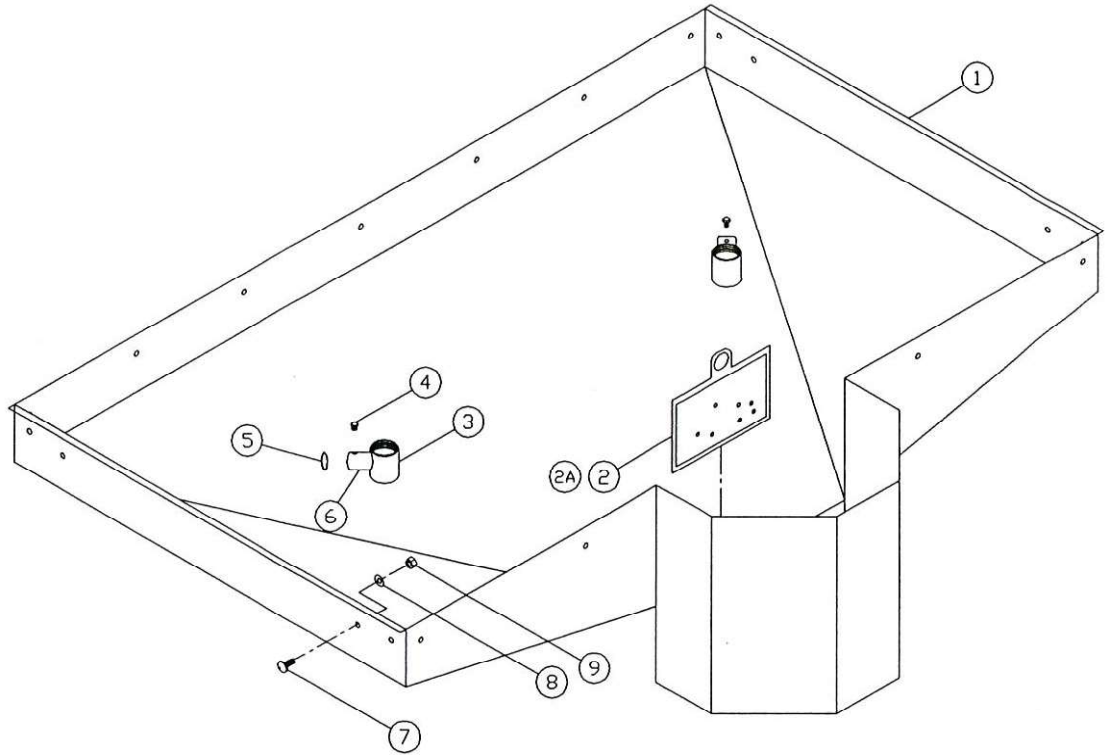

**STAND**

**PUMP MOTOR**

**PAN & TRAY RAIL**

**KLE-235D DOUBLE  
STAND COMPONENTS**

ITEM	QTY.	PART #	DESCRIPTION
1	1	9603009	STAND ASSEMBLY
2	8	1900955	5/16-24 x 5/16" SOCKET SET SCREW

**KLE-235D DOUBLE**  
**TRAY RAIL COMPONENTS**

ITEM	QTY.	PART #	DESCRIPTION
1	1	9600480	TRAY RAIL ASSEMBLY

**KLE-235D DOUBLE  
PAN COMPONENTS**

ITEM	QTY.	PART #	DESCRIPTION
1	1	9602920	PAN
2	2	9601532	PUMP SUCTION SCREEN STANDARD
2A	1	9601532-G	PUMP SUCTION SCREEN GATE TYPE
3	2	9601862	LOWER SPRAY BASE
4	2	1900577	5/16-18 SQ. HEAD SET SCREW
5	2	9601119	"O" RING
6	2	9601864	SPRAY BASE BRANCH
7	4	9600834	1/4-20 x 5/8 TRUSS HEAD BOLT
8	4	9600421	1/4 BRASS WASHER
9	4	1400462	1/4-20 NYLOCK NUT