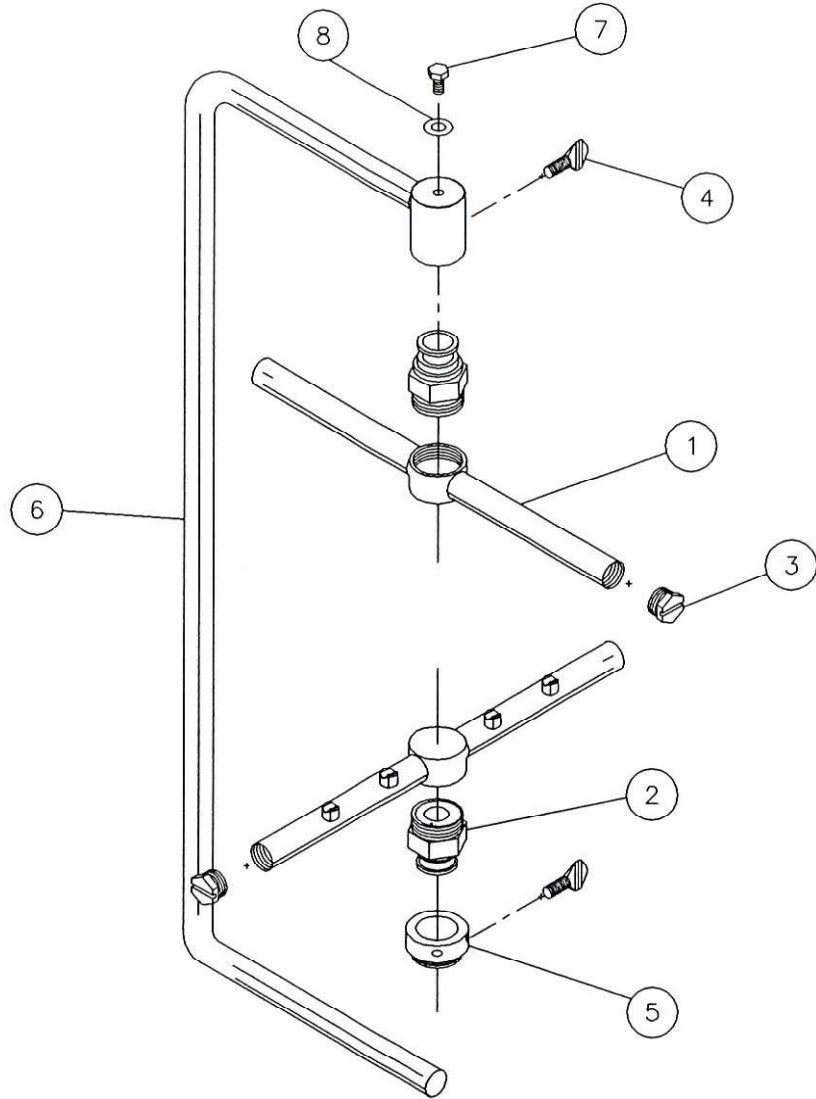

**STAND**

**PUMP MOTOR**

**PAN & TRAY RAIL**

**KLE-235D DOUBLE  
STAND COMPONENTS**

ITEM	QTY.	PART #	DESCRIPTION
1	1	9603009	STAND ASSEMBLY
2	8	1900955	5/16-24 x 5/16" SOCKET SET SCREW

**KLE-235D DOUBLE**  
**TRAY RAIL COMPONENTS**

ITEM	QTY.	PART #	DESCRIPTION
1	1	9600480	TRAY RAIL ASSEMBLY

**KLE-235D DOUBLE  
PAN COMPONENTS**

ITEM	QTY.	PART #	DESCRIPTION
1	1	9602920	PAN
2	2	9601532	PUMP SUCTION SCREEN STANDARD
2A	1	9601532-G	PUMP SUCTION SCREEN GATE TYPE
3	2	9601862	LOWER SPRAY BASE
4	2	1900577	5/16-18 SQ. HEAD SET SCREW
5	2	9601119	"O" RING
6	2	9601864	SPRAY BASE BRANCH
7	4	9600834	1/4-20 x 5/8 TRUSS HEAD BOLT
8	4	9600421	1/4 BRASS WASHER
9	4	1400462	1/4-20 NYLOCK NUT

**KLE-235D DOUBLE**  
**SPRAY SYTEM COMPONENTS**

ITEM	QTY.	PART #	DESCRIPTION
1	4	9603015	SPRAY ARM
2	4	9602201	SPRAY ARM BEARING
3	8	9600417	END PLUG
4	6	9600431	5/16-18 THUMB SCREW
5	2	9600203	SPRAY BASE ADAPTER
6	2	9601563	MANIFOLD
7	2	9600423	1/4-20 x 1/2 HEX HEAD BOLT
8	2	9600781	1/4 S.S. WASHER

## UNIVERSAL CONTROL BOX ASSEMBLY

ITEM	QTY.	PART #	DESCRIPTION	ITEM	QTY.	PART #	DESCRIPTION
1	1	9600796	COVER, CONTROL BOX	14	6	7320196	SCREW, 10-32 X 2
2	1	9601565	ELECTRICAL SHIELD ASSY.	15	3	7502312	FACE PLATE
3	1	9601525	SOL. ENCLOSURE COVER	16	3	7503353	ROLLER BLOCK RB-550
4	2	1900664	SCREW, 10-32 x 5/8	17	3	7018101	T-50-T THERMISTANT TUBE
5	1	9601317	REED SWITCH, AUTO START	18	6	7320195	SCREW, 10-32 x 1 1/2
6	6	1400471	10-32 NUT W/NYLOCK	19	3	7501311	PUMP HEAD, WHITE
7	1	9601559	SOL. ENCLOSURE	20	1	9601975	TEMP. GAGE
8	1	7032432	RACK COUNTER	21	3	7010129	MOTOR, 30 RPM
9	1	9600102	TIMER 90 SEC.	22	1	9601549	BOX, WELDMENT ASSEMBLY
10	1	7507400	TOGGLE SWITCH	23	2	9600103	MERCURY RELAY
11	3	9600837	PRIME SWITCH	24	1	9600787	SWITCH, MASTER
12	6	9600613	SCREW, 8-32 X 5/8	25	1	1900909	SWITCH, MOMENTARY
13	1	9600755	DELAY, RELAY	26	1	7507400	SWITCH, TOGGLE
				27	1	9600558	LABLE, WIRE DIAGRAM (not shown)