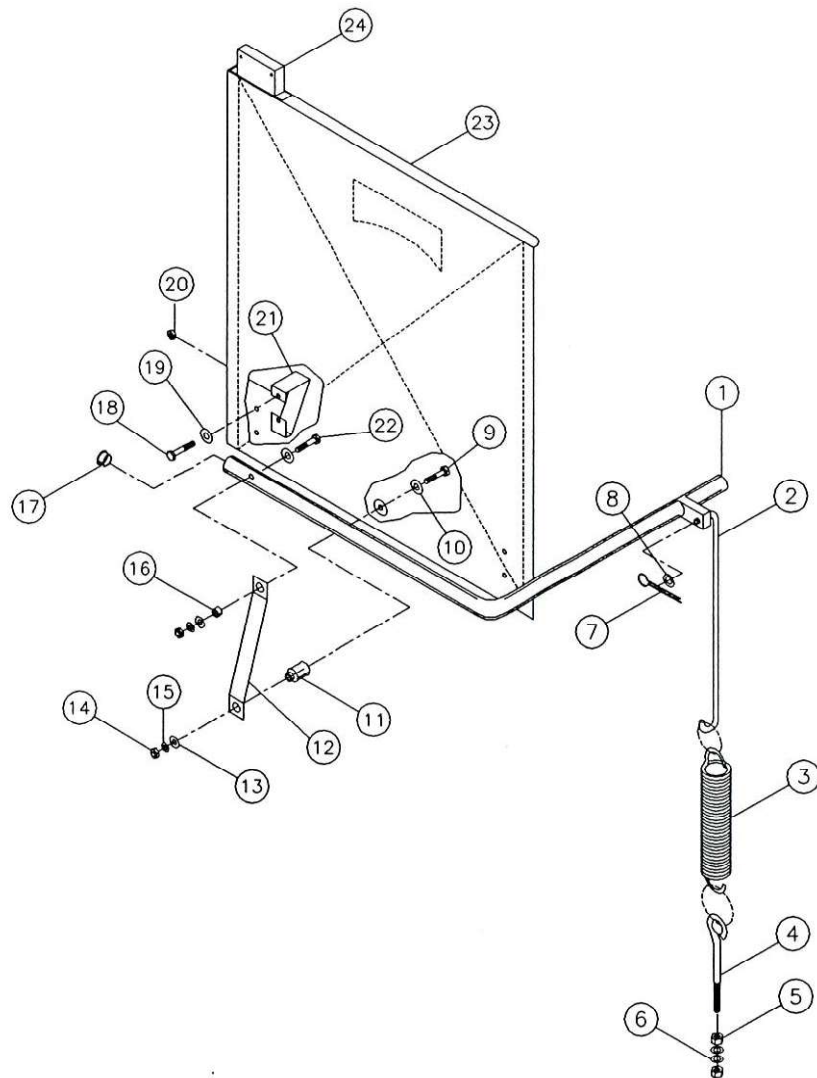

**KLE-235D DOUBLE
DOOR COMPONENTS**

ITEM	QTY.	PART #	DESCRIPTION	ITEM	QTY.	PART #	DESCRIPTION
1	1	9603021	DOOR ARM ASSEMBLY	13	6	9600781	1/4 WASHER
2	2	9600739-D	EXTENSION ROD	14	4	9600437	1/4-20 ACORN NUT
3	2	9600416	SPRING	15	4	9600774	1/4 SPLIT LOCK WASHER
4	2	9600428	3/16-16 EYE BOLT	16	2	9600819	SPACER
5	2	9600889	5/16-18 HEX NUT	17	2	0800375	HOLE PLUG
6	2	9600430	5/16 FLAT WASHER	18	8	9600423	1/4-20 x 1/2 HEX HEAD BOLT
7	2	9600419	COTTER PIN	19	10	9600421	1/4 BRASS WASHER
8	4	9600430	5/16 FLAT WASHER	20	8	1400462	1/4-20 NYLOCK NUT
9	2	9600641	1/4-20 x 1 1/4 HEX HEAD BOLT	21	4	9600543-1	DOOR STOP/TRAY GUIDE
10	10	9600421	1/4 BRASS WASHER	22	2	9600436	1/4-20 x 1 1/2 HEX HEAD BOLT
11	2	9600843	PIVOT (LINK)	23	2	9600799	DOOR
12	2	9600741-C	DOOR LINK	24	1	9601722	MAGNET MOUNT BRACKET