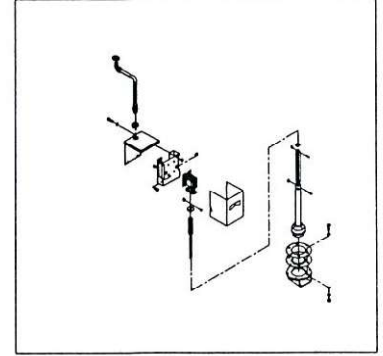

DRAIN SYSTEM