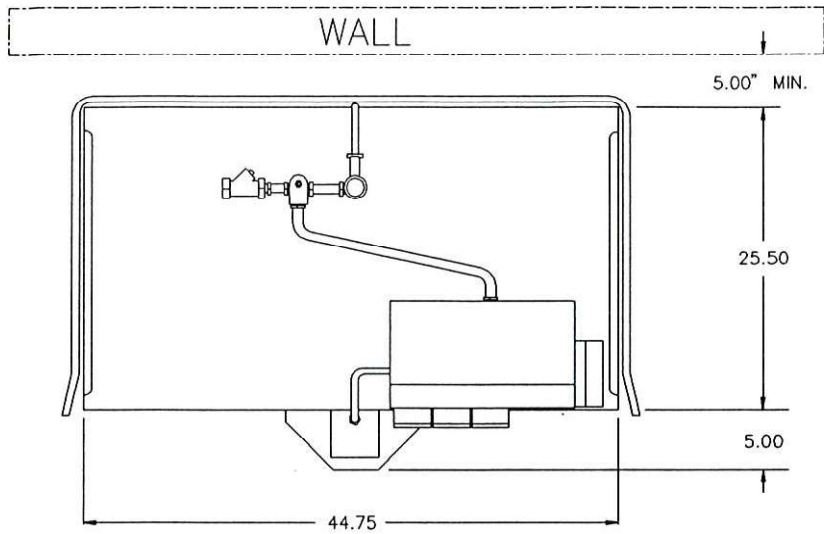

TOP VIEW

KNIGHT
EQUIPMENT CORP.

KLE-235D
DOUBLE