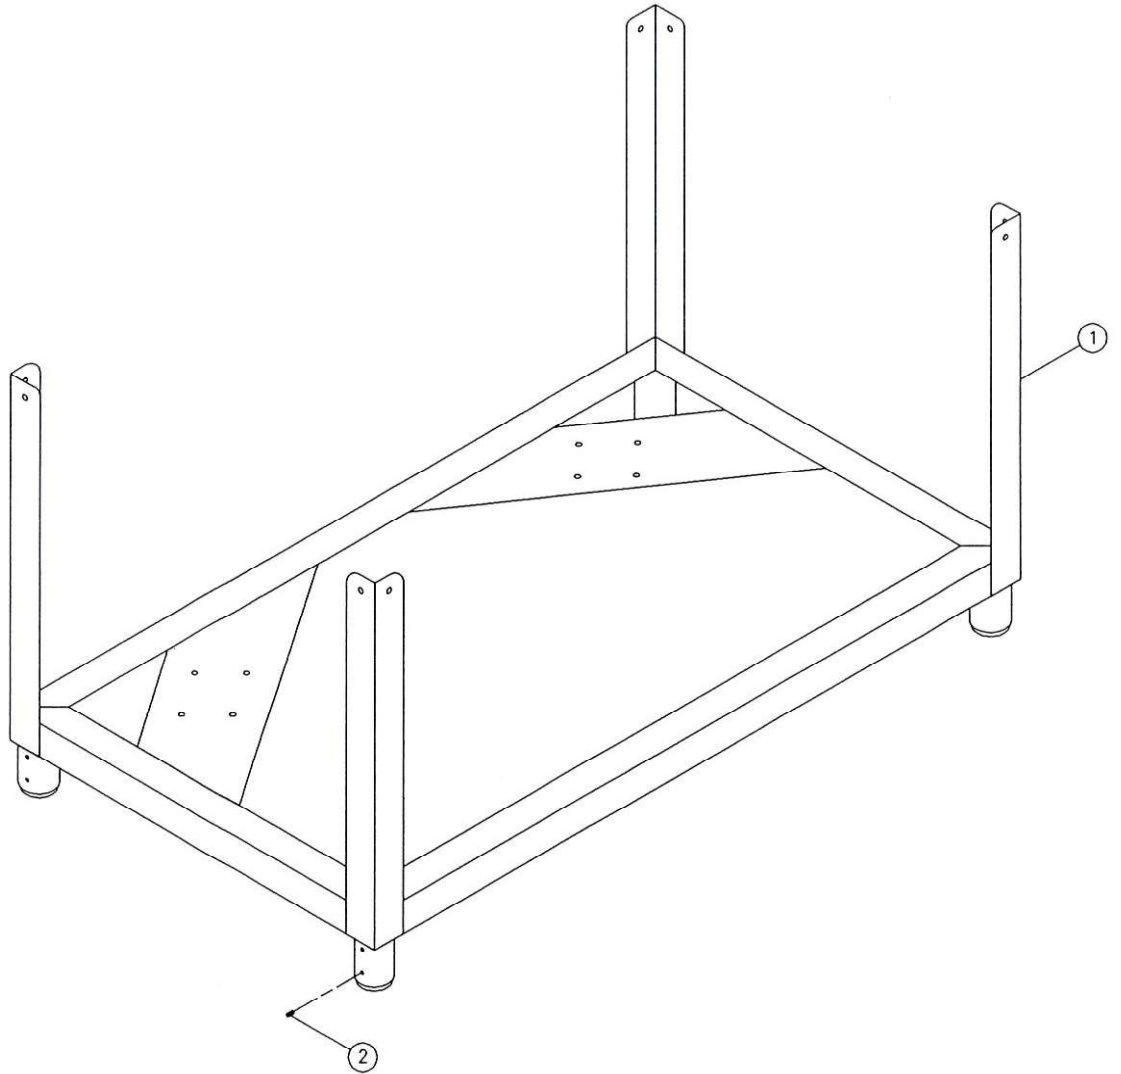

**STAND**

**PUMP MOTOR**

**PAN & TRAY RAIL**

**KLE-235D DOUBLE  
STAND COMPONENTS**

ITEM	QTY.	PART #	DESCRIPTION
1	1	9603009	STAND ASSEMBLY
2	8	1900955	5/16-24 x 5/16" SOCKET SET SCREW

**KLE-235D DOUBLE**  
**TRAY RAIL COMPONENTS**

ITEM	QTY.	PART #	DESCRIPTION
1	1	9600480	TRAY RAIL ASSEMBLY

**KLE-235D DOUBLE  
PAN COMPONENTS**

ITEM	QTY.	PART #	DESCRIPTION
1	1	9602920	PAN
2	2	9601532	PUMP SUCTION SCREEN STANDARD
2A	1	9601532-G	PUMP SUCTION SCREEN GATE TYPE
3	2	9601862	LOWER SPRAY BASE
4	2	1900577	5/16-18 SQ. HEAD SET SCREW
5	2	9601119	"O" RING
6	2	9601864	SPRAY BASE BRANCH
7	4	9600834	1/4-20 x 5/8 TRUSS HEAD BOLT
8	4	9600421	1/4 BRASS WASHER
9	4	1400462	1/4-20 NYLOCK NUT