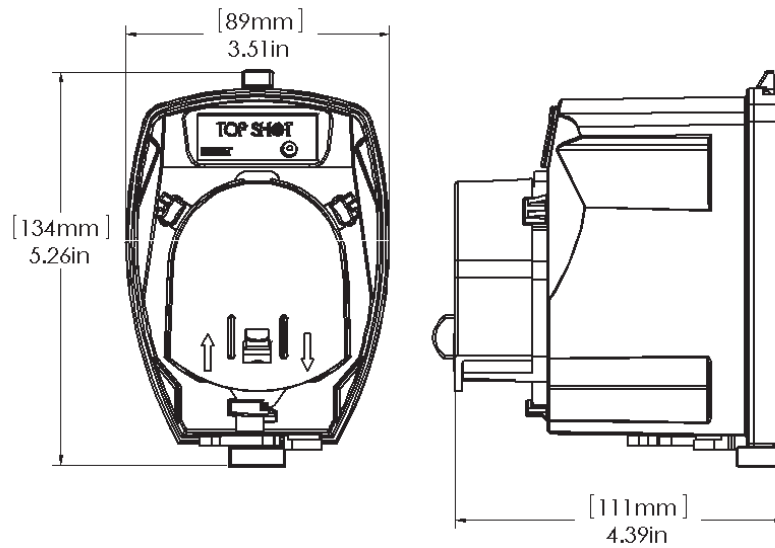

DEMA Top Shot Single Laundry Dispenser

NO.	PART NO.	DESCRIPTION
1	81.231.1	SQUEEZE TUBE SINGLE REPLACEMENT KIT
	25.21.5	SQUEEZE TUBE BULK (5) REPLACEMENT KIT
2	81-316-8	DETERGENT PUMP REPLACEMENT KIT
3	84-65-40	1 BUTTON REMOTE W/ 15' CABLE
4	81-223-1	MOUNTING BRACKET
5	81-245-1	2 BUTTON PROGRAMMER – Sold Separately