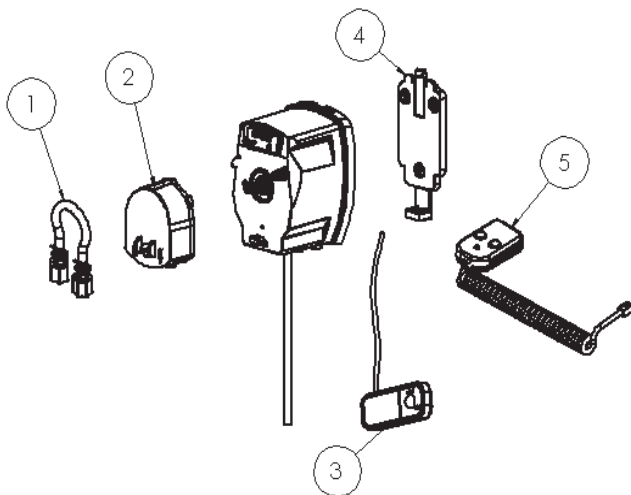

DEMA Top Shot Single Laundry Dispenser

NO.	PART NO.	DESCRIPTION
1	81.231.1	SQUEEZE TUBE SINGLE REPLACEMENT KIT
	25.21.5	SQUEEZE TUBE BULK (5) REPLACEMENT KIT
2	81-316-8	DETERGENT PUMP REPLACEMENT KIT
3	84-65-40	1 BUTTON REMOTE W/ 15' CABLE
4	81-223-1	MOUNTING BRACKET
5	81-245-1	2 BUTTON PROGRAMMER – Sold Separately