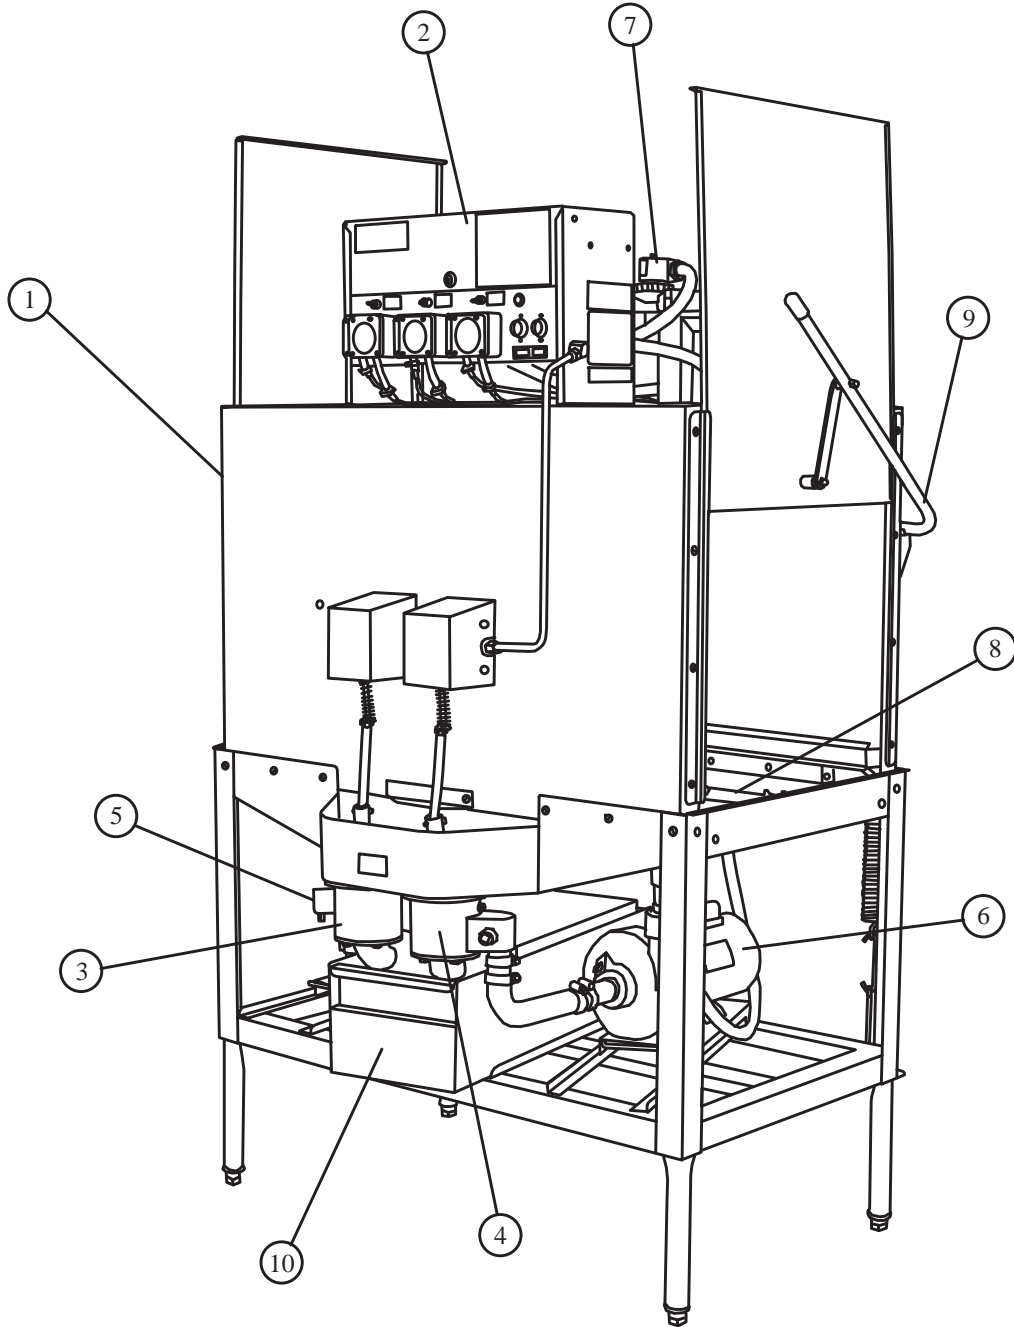

028-0090
Model: 5-AG-S
DISHMACHINE

American Dish Service