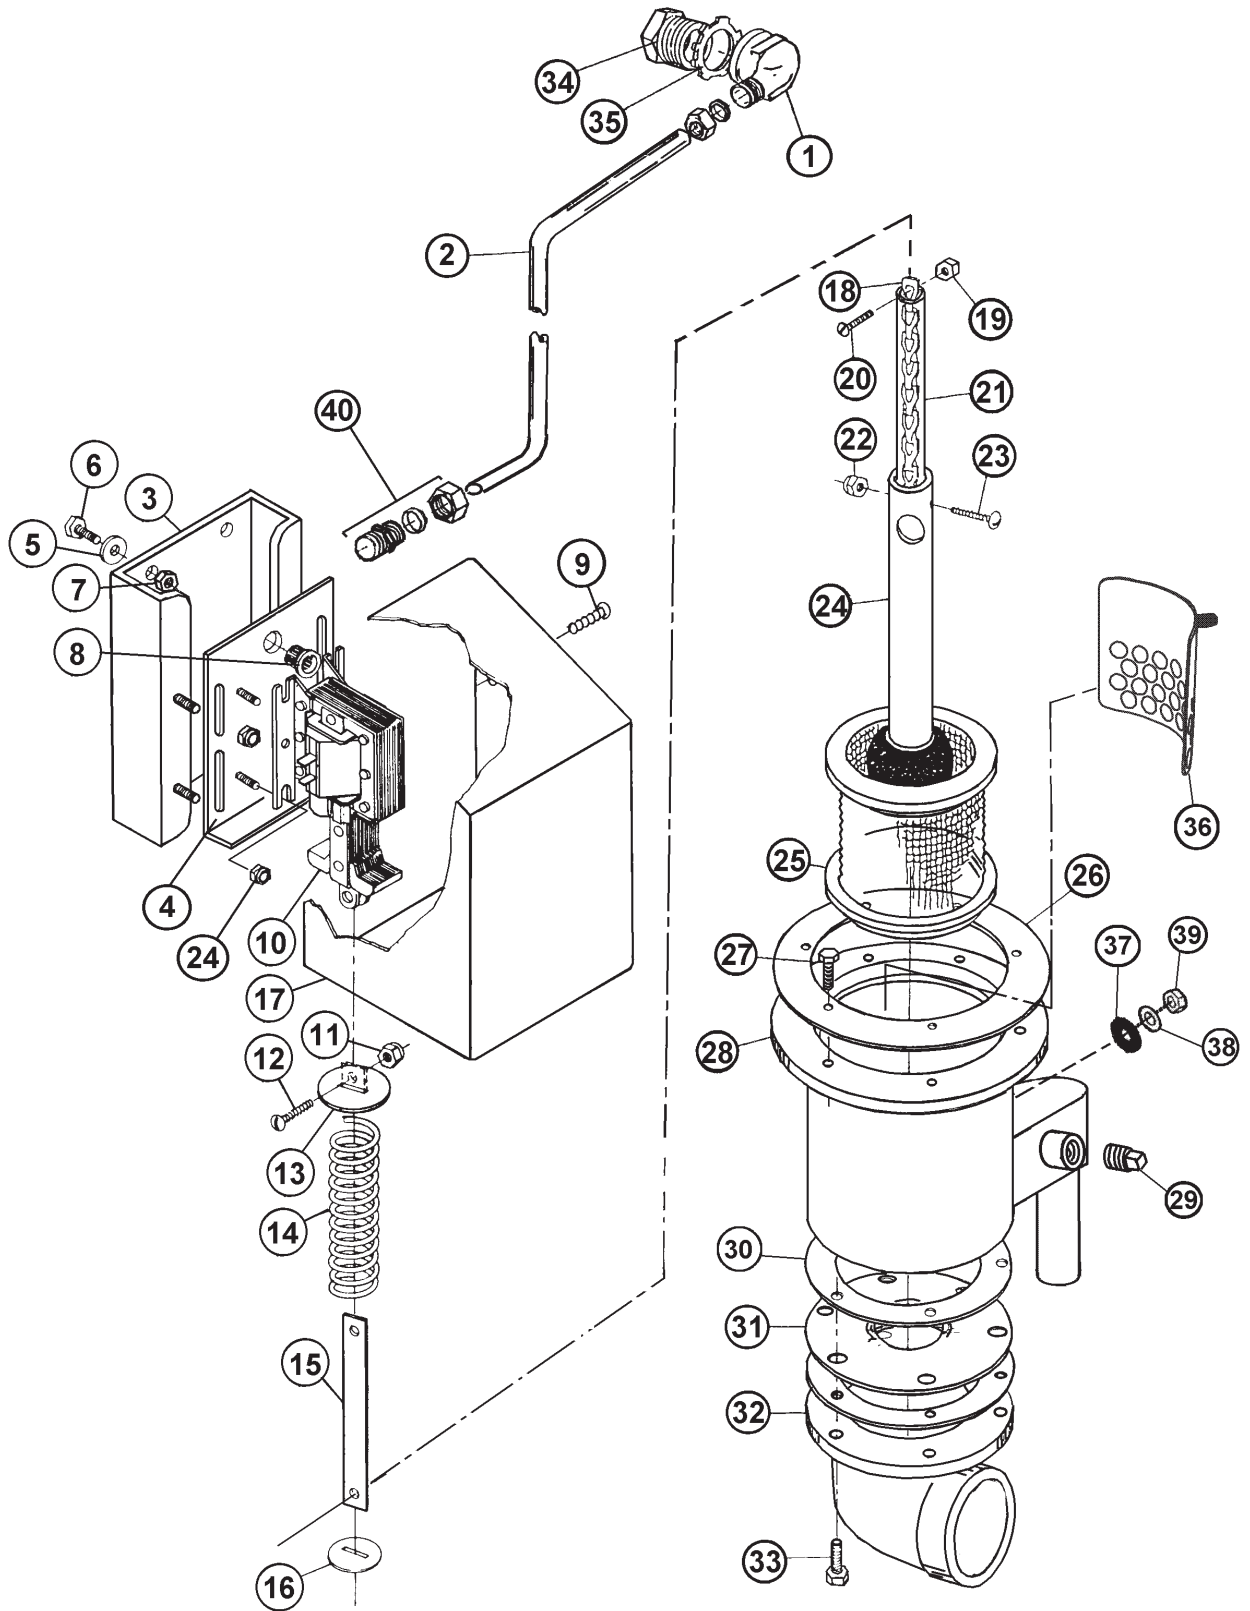

066-1800

Drain System Assembly RH
5-AG-S

American Dish Service

Ref. No.	Part No.	No. Req.	Description
1	092-1030	1	Conduit Fitting, 3/8" Comp x 1/2" FPT, 90° Elbow
2	086-6674	1	Conduit, 3/8" Dia. x 25"
3	085-6621	1	Solenoid Base, 5-AG-S, RH
4	085-6622	1	Front Plate, Solenoid Base
	098-2404	10	Washer, 1/4", SS
6	098-1423	4	Bolt, HH, SS, 1/4-20x 1/2"
7	098-2507	4	Locknut, SS, 1/4-20
8	091-4005	1	Grommet, Plastic
9	098-1413	2	Bolt, 1/4-20 x 3/8", TH, SS
	091-2001	1	Solenoid, Drain
11	098-2201	1	Locknut, 8-32, SS
12	098-1205	1	Screw, RH, SS, 8-32 x 5/8"
13	086-6607	1	1-1/16" Slotted Washer (Large)
14	098-3001	1	Spring Drain Solenoid, Outside Sump
	086-6605	1	Link, Drain Solenoid, Outside Sump
16	086-6606	1	1-5/16" Slotted Washer (Small)
17	085-6617	1	Solenoid Cover
18	089-6610	1	Chain, Make From 098-9001
19	098-2201	1	Locknut, 8-32, SS
	098-1205	1	Screw, RH, SS, 8-32 x 5/8
21	084-6622	1	Chain Cover, Make From 093-1012
22	098-2301	5	Locknut, SS, 10-32
23	098-1311	1	Screw, RH, SS, 10-32 x 1 3/8
24	081-6601	1	Drain Plug Assembly
Rep.	084-6608		Drain Tube (Replacement Part)
Rep.	083-6601		Drain Ball, 1 1/2" (Replacement Part)
	085-6602	1	Screen Sump
26	089-6601	1	Sump Gasket
27	098-1423	6	Bolt, HH, SS, 1/4-20 x 1/2
28	085-6204	1	Sump Assembly With Tail Piece
29	292-1012	1	Pipe Plug, 1/2" MPT, SS
	089-6602	2	Drain Elbow Gasket
31	086-6601	1	Drain Seat, 1 1/2"
32	085-6199	1	Drain Elbow Weldment
33	098-1508	6	Bolt, 5/16-18 x 5/8", HH, SS
34	092-1029	1	Reducer Bushing, 1/2" x 3/8"
	091-4144	1	Conduit Locknut
36	085-6160	1	Drain Screen, Secondary (To Protect The Pump)