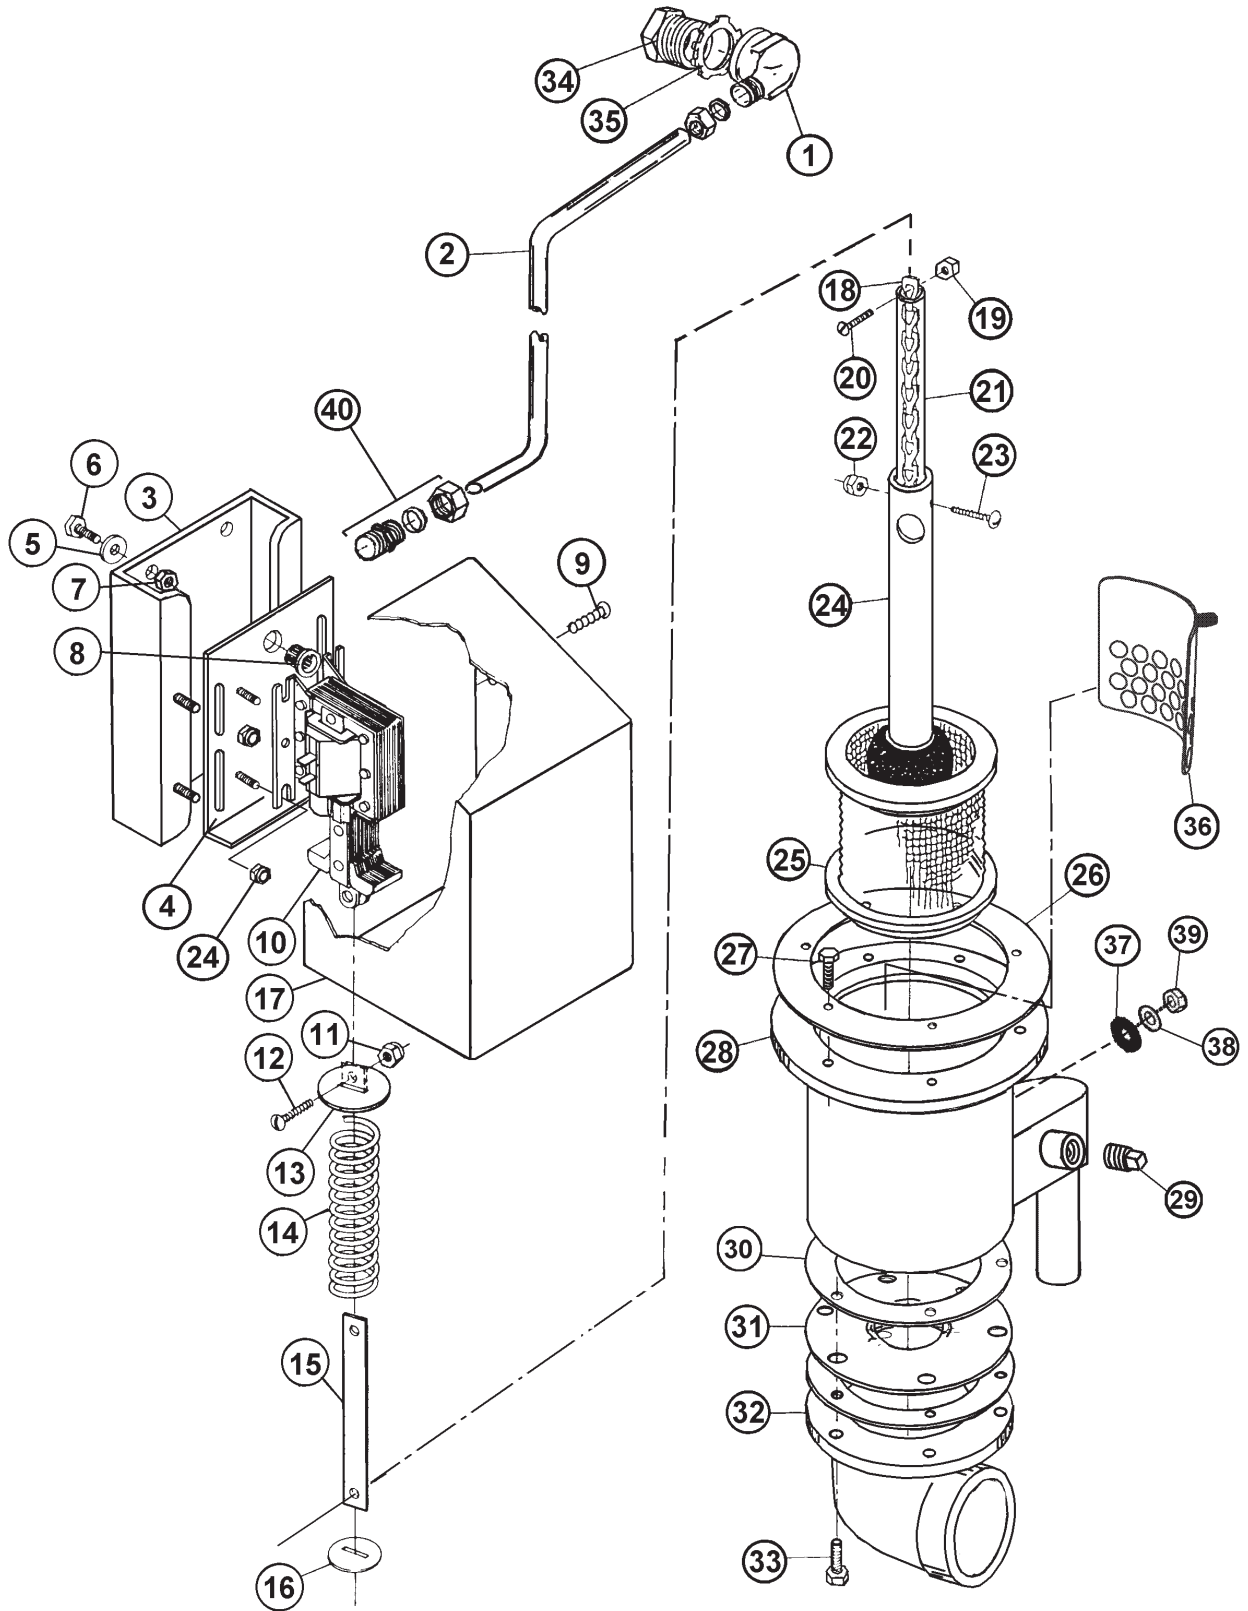

066-1800

Drain System Assembly RH
5-AG-S

American Dish Service

Ref. No.	Part No.	No. Req.	Description
1	092-1030	1	Conduit Fitting, 3/8" Comp x 1/2" FPT, 90° Elbow
2	086-6674	1	Conduit, 3/8" Dia. x 25"
3	085-6621	1	Solenoid Base, 5-AG-S, RH
4	085-6622	1	Front Plate, Solenoid Base
	098-2404	10	Washer, 1/4", SS
6	098-1423	4	Bolt, HH, SS, 1/4-20x 1/2"
7	098-2507	4	Locknut, SS, 1/4-20
8	091-4005	1	Grommet, Plastic
9	098-1413	2	Bolt, 1/4-20 x 3/8", TH, SS
	091-2001	1	Solenoid, Drain
11	098-2201	1	Locknut, 8-32, SS
12	098-1205	1	Screw, RH, SS, 8-32 x 5/8"
13	086-6607	1	1-1/16" Slotted Washer (Large)
14	098-3001	1	Spring Drain Solenoid, Outside Sump
	086-6605	1	Link, Drain Solenoid, Outside Sump
16	086-6606	1	1-5/16" Slotted Washer (Small)
17	085-6617	1	Solenoid Cover
18	089-6610	1	Chain, Make From 098-9001
19	098-2201	1	Locknut, 8-32, SS
	098-1205	1	Screw, RH, SS, 8-32 x 5/8
21	084-6622	1	Chain Cover, Make From 093-1012
22	098-2301	5	Locknut, SS, 10-32
23	098-1311	1	Screw, RH, SS, 10-32 x 1 3/8
24	081-6601	1	Drain Plug Assembly
Rep.	084-6608		Drain Tube (Replacement Part)
Rep.	083-6601		Drain Ball, 1 1/2" (Replacement Part)
	085-6602	1	Screen Sump
26	089-6601	1	Sump Gasket
27	098-1423	6	Bolt, HH, SS, 1/4-20 x 1/2
28	085-6204	1	Sump Assembly With Tail Piece
29	292-1012	1	Pipe Plug, 1/2" MPT, SS
	089-6602	2	Drain Elbow Gasket
31	086-6601	1	Drain Seat, 1 1/2"
32	085-6199	1	Drain Elbow Weldment
33	098-1508	6	Bolt, 5/16-18 x 5/8", HH, SS
34	092-1029	1	Reducer Bushing, 1/2" x 3/8"
	091-4144	1	Conduit Locknut
36	085-6160	1	Drain Screen, Secondary (To Protect The Pump)

066-1800
Drain System Assembly RH
5-AG-S

American Dish Service