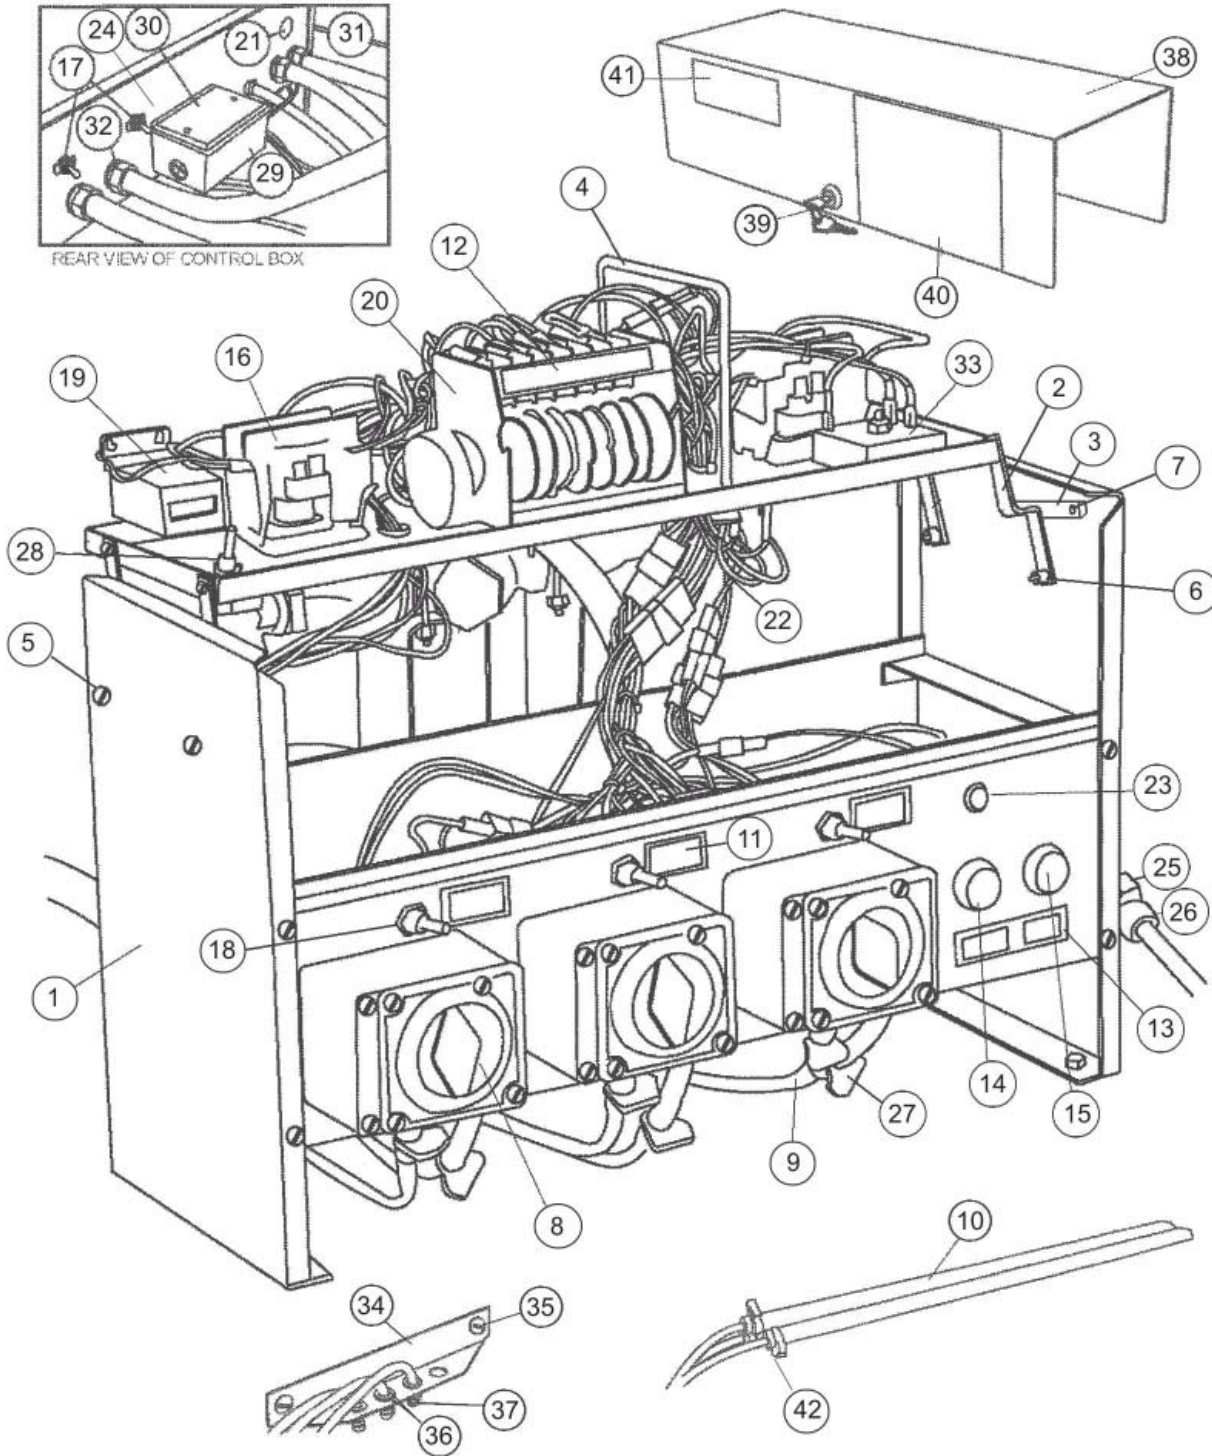

064-2700
Control System Assembly
5-AG-S

American Dish Service

064-2700
Control System Assembly
5-AG-S

American Dish Service

Ref. No.	Part No.	No. Req.	Description
1	081-6422	1	Control Box Bottom Side Assembly
2	086-6678	4	Control Box Hinge
3	086-6676	1	Safety Latch
4	086-6317	1	Shelf Handle
5	098-1204	13	Screw, 8-32 x 1/2"
6	098-2201	9	Locknut, 8-32
7	098-2404	1	Washer
8	064-0010	3	Chemical Pump Assembly
9	093-1046	21'	Chemical Discharge Tube Assembly, Red
9	093-1045	21'	Chemical Discharge Tube Assembly, Green
9	093-1044	21'	Chemical Discharge Tube Assembly, Blue
10	083-6407	3	Tube Stiffener
11	089-9321	1	Decal, Prime
12	089-9226	1	Decal, Cam
13	089-9237	1	Decal, Start-Fill
14	091-3002	1	Switch, Red Start
15	091-3001	1	Switch, Black Fill
16	091-3083	2	Contactor
17	091-3008	2	Master Switch
18	091-3009	3	Prime Switch
19	091-3049	1	Counter, Electric
20	091-3051	1	Timer, 90 Sec. 7 Cam
21	091-4019	2	Plastic Plug
22	091-5028	1	Wiring Harness
23	091-7006	1	Red Light
24	092-1008	1	1/2" Close Nipple
25	092-1029	1	1/2" x 3/8" Reducer, Brass
26	092-1030	1	Fitting, 3/8" Comp x 1/2" FPT 90°