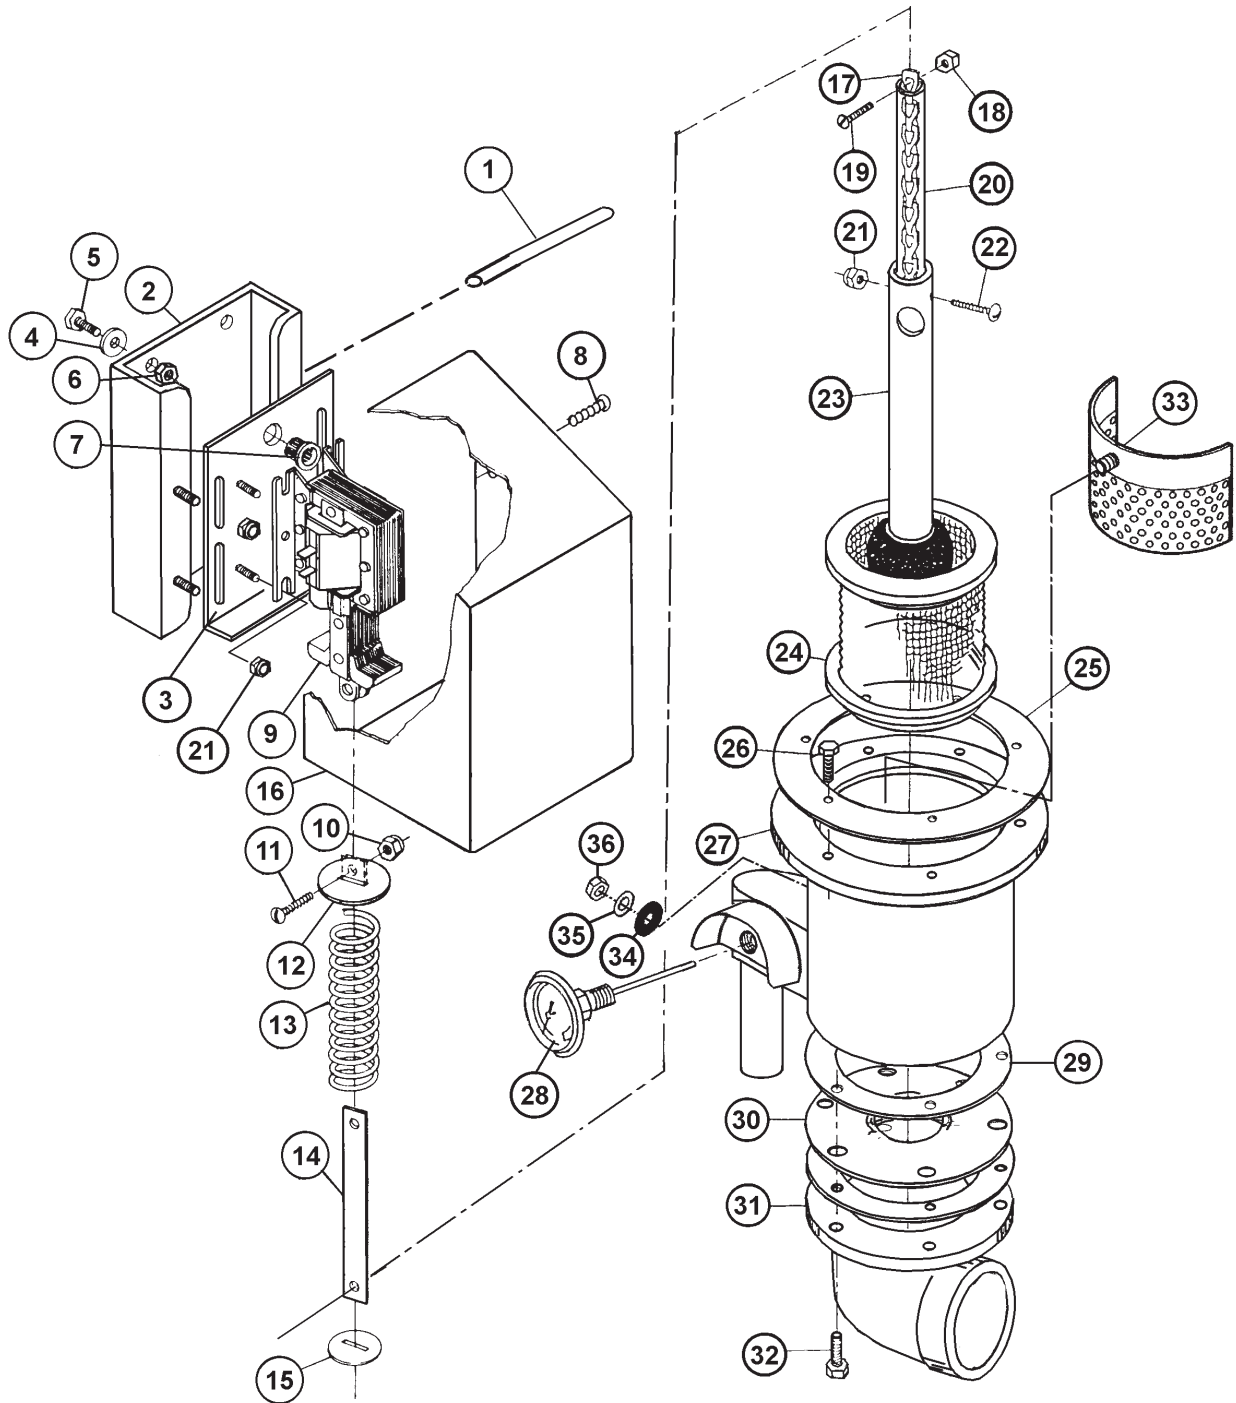

066-1700

Drain System Assembly LH
5-AG-S

American Dish Service

Ref. No.	Part No.	No. Req.	Description
1	084-6607	1	Conduit, 3/8" Dia. X 5"
2	085-6620	1	Solenoid Base, 5-AG-S, LH
3	085-6622	1	Front Plate, Solenoid Base
4	098-2404	10	Washer, 1/4", SS
5	098-1423	4	Bolt, HH, SS, 1/4-20 x 1/2"
6	098-2507	4	Locknut, SS, 1/4-20
7	091-4005	1	Grommet, Plastic
8	098-1413	2	Bolt, 1/4-20 x 3/8", TH, SS
9	091-2001	1	Solenoid, Drain
10	098-2201	1	Locknut, 8-32, SS, Hex
11	098-1205	1	Screw, RH, SS, 8-32 x 5/8"
12	086-6607	1	1-1/16 Slotted Washer (Large)
13	098-3001	1	Spring, Drain Solenoid, Outside Sump
14	086-6605	1	Link, Drain Solenoid
15	086-6606	1	1-5/16 Slotted Washer (Small)
16	085-6623	1	Cover, Drain Solenoid
17	089-6610	1	Chain, Make From 098-9001
18	098-2201	1	Locknut, 8-32, SS
19	098-1205	1	Screw, RH, SS, 8-32 x 5/8
20	084-6622	1	Chain Cover, Make From 093-1012
21	098-2301	5	Locknut, SS, 10-32
22	098-1311	1	Screw, 10-32 x 1 3/8", RH, SS
23	081-6601	1	Drain Plug Assembly, Outside Sump
Rep.	084-6608		Drain Tube (Replacement Part)
Rep.	083-6601		Drain Ball (Replacement Part), 1 1/2"
24	085-6602	1	Screen Sump
24	089-6601	1	Sump Gasket
26	098-1423	6	Bolt, 1/4-20 x 1/2", HH, SS
27	085-6204	1	Sump Assembly With Tail Piece
28	099-1001	1	Temperature Gauge
29	089-6602	2	Drain Elbow Gasket
30	086-6601	1	Drain Seat, 1 1/2"
31	085-6199	1	Drain Elbow Weldment
32	098-1508	6	Bolt, 5/16-18 x 5/8", HH, SS
33	085-6160	1	Drain Screen, Secondary (To Protect The Pump)