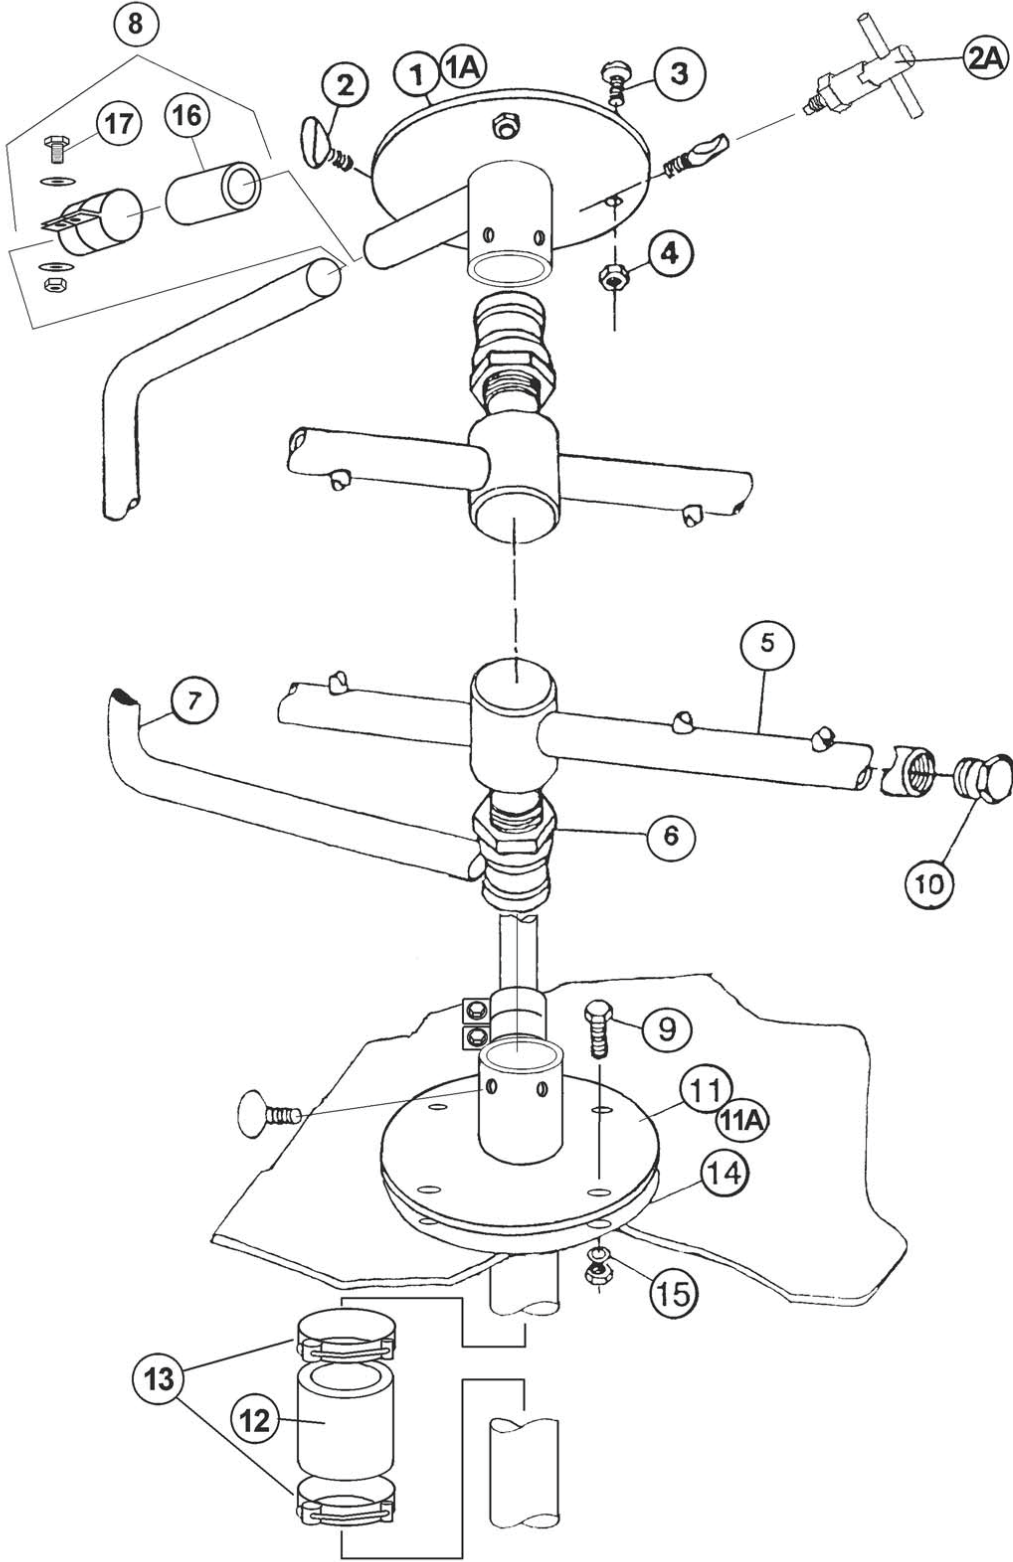

062-0800
Spray System Assembly
5-AG-S

American Dish Service

Ref. No.	Part No.	No. Req.	Description
1	085-6628	2	Upper Spray Base, SS, Thumbscrew Type
1A	085-6626	Opt.	Upper Spray Base, SS, Bayonet Type
2	098-1583	12	Thumb Screws 5/16-18 x 5/8" SS
2A	099-1028	Opt.	Bayonet Fitting
3	098-1426	8	Bolt, 1/4-20 x 3/4" HH SS
4	098-2507	16	Locknut, 1/4-20 SS
5	081-6214	4	Spray Arm Assembly
6	081-6210	4	Spray Arm Bearing Assembly, Cleanable
7	087-6229	2	Upper Arm Supply Tube (Manifold)
8	081-6501	4	Clamp Assembly, Inside Manifold (Incl. Bolts & Nuts)
9	098-1426	8	Bolt, 1/4-20 x 3/4" HH SS
10	084-6211	8	Spray Arm End Plug, SS
11	085-6625	2	Lower Spray Base, Bayonet Type, 3DS, 5AG-S
11A	085-6627	Opt.	Lower Spray Base, Thumbscrew Style, 3DS, 5AG-S
12	093-1040	2	Rubber Sleeve, Discharge Tube
13	098-9037	4	Clamp, Discharge Tube sleeve
14	089-6201	2	Gasket, Spray Base
15	098-2404	8	Washer, 1/4", SS
16	093-1041	4	Plastic Sleeve, Inside Manifold Tube
17	098-1426	8	Bolt, 1/4-20 x 3/4" HH SS