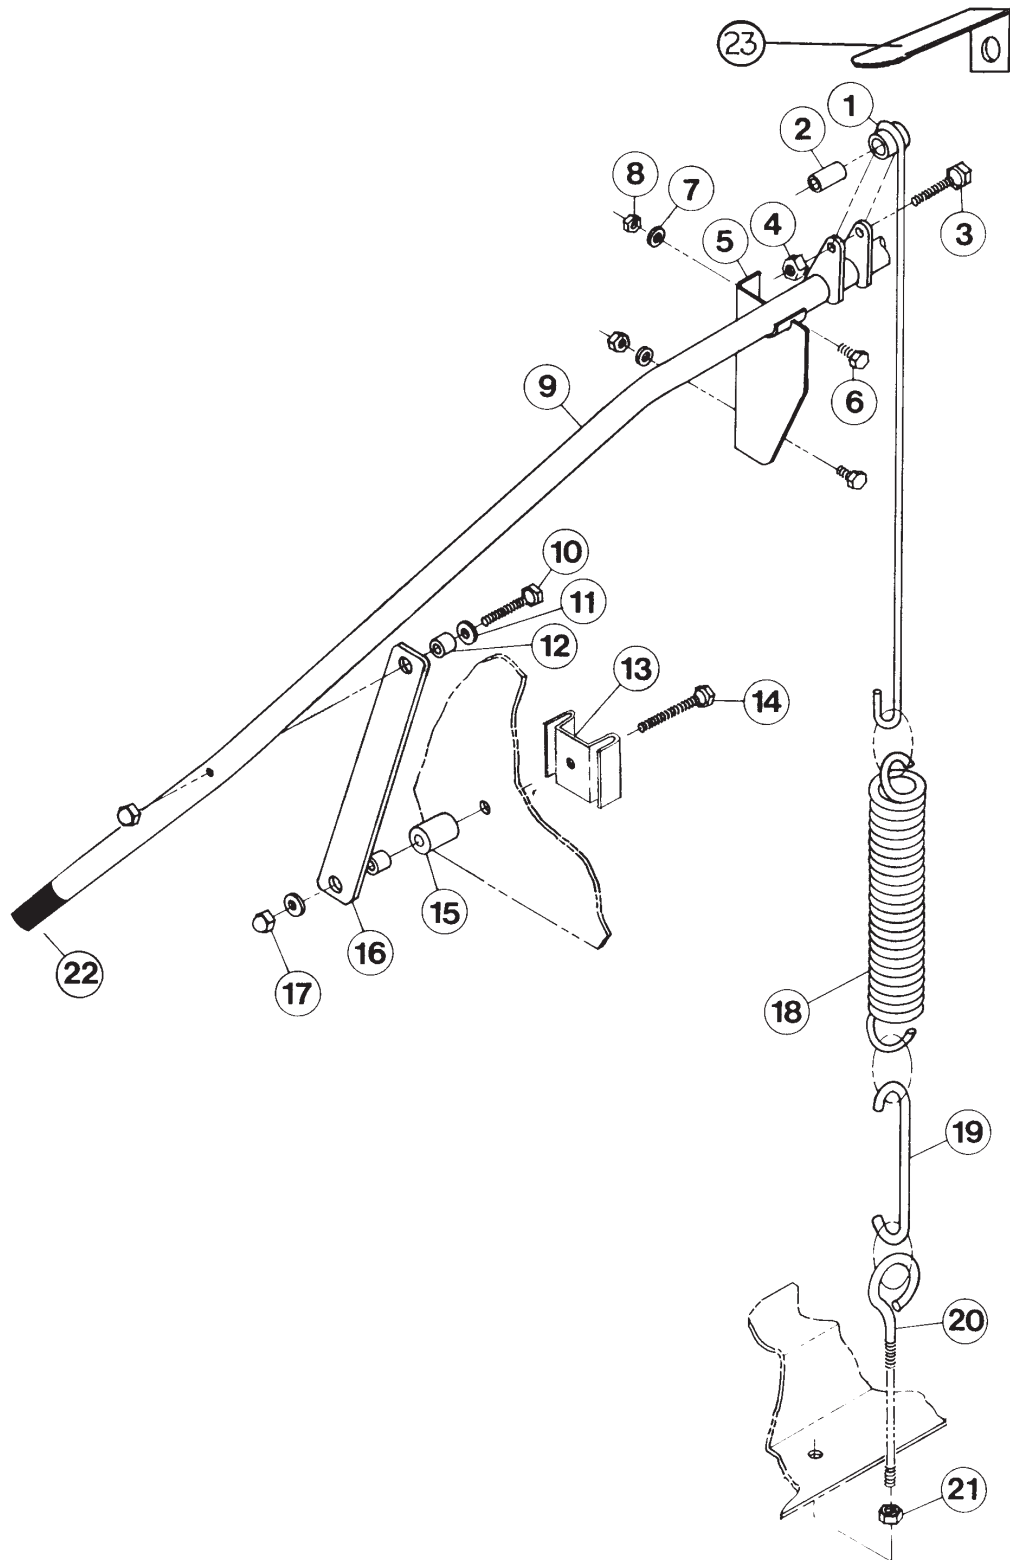

067-1300

Door Actuator Assembly
5-AG-S

American Dish Service

Ref. No.	Part No.	No. Req.	Description
1	085-6701	2	Spring Extension
2	098-4002	2	Bushing, Bronze
3	098-1510	2	Bolt, 5/16 x 1 1/4", HH, SS
4	098-2502	2	Nut, 5/16-18, HH, SS
5	085-6703	1	Arm Support Bracket, LH
N/S	085-6707	1	Arm Support Bracket, RH
6	098-1423	4	Bolt, 1/4-20 x 1/2", HH, SS
7	098-2404	4	Washer, 1/4", SS
8	098-2407	4	Locknut, 1/4-20, SS
9	085-6706	1	Door Operating Arm (Lever Arm), 5-AG-S
10	098-1431	2	Bolt, 1/4-20 x 1 3/8", HH, SS
11	098-2404	6	Washer, 1/4", SS
12	084-6703	4	Bushing (Dowel 3/8")
13	086-6701	2	Door Stop
14	098-1432	2	Bolt, 1/4-20 x 1 3/4", HH, SS
15	084-6702	2	Spacer
16	086-6702	2	Door Link
17	098-2405	4	Cap Locknut, 1/4-20, SS
18	098-3003	2	Door Spring
19	086-6703	2	Spring Extension, Secondary
20	098-1581	2	Eye Bolt, 5/16-18 x 6"
21	098-2502	2	Nut, 5/16-18, HH, SS
22	099-1018	2	Lever Arm End Cap
23	086-6623	1	Lever Arm Cut-Off Bracket, "L"
N/S	098-2503	2	Washer, Copper, 5/16"