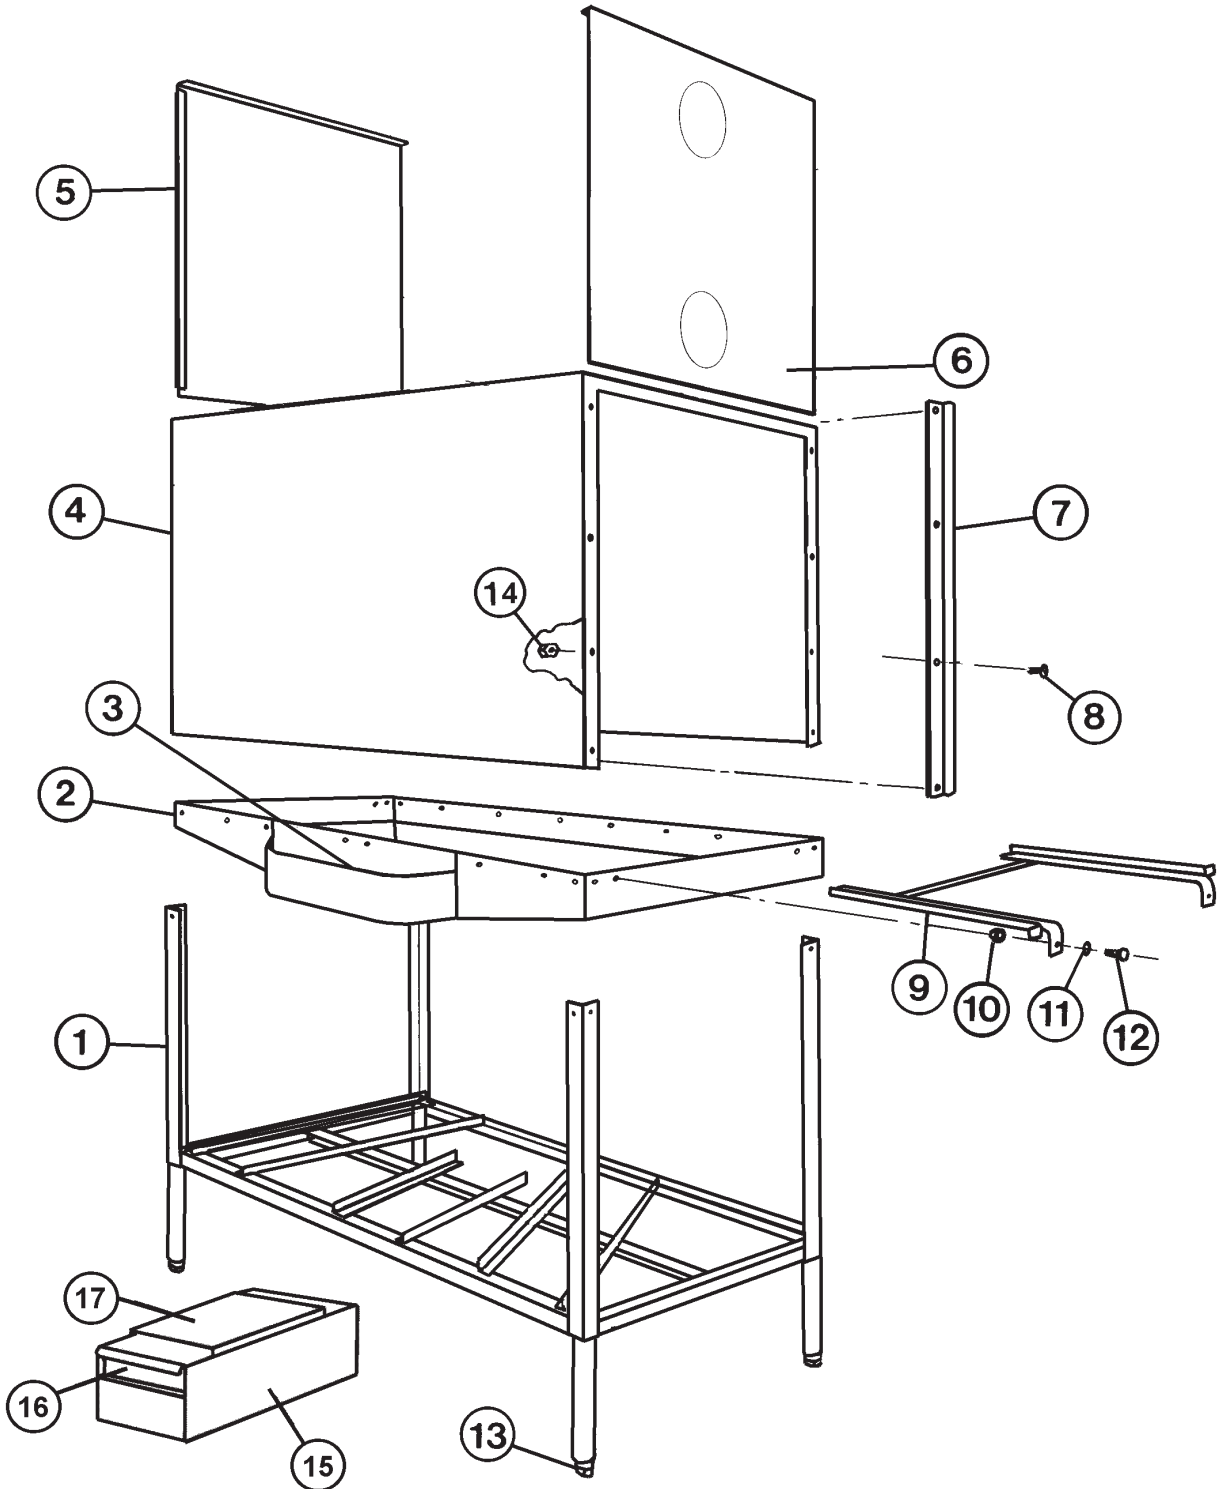

028-0090
Model: 5-AG-S
DISHMACHINE

American Dish Service