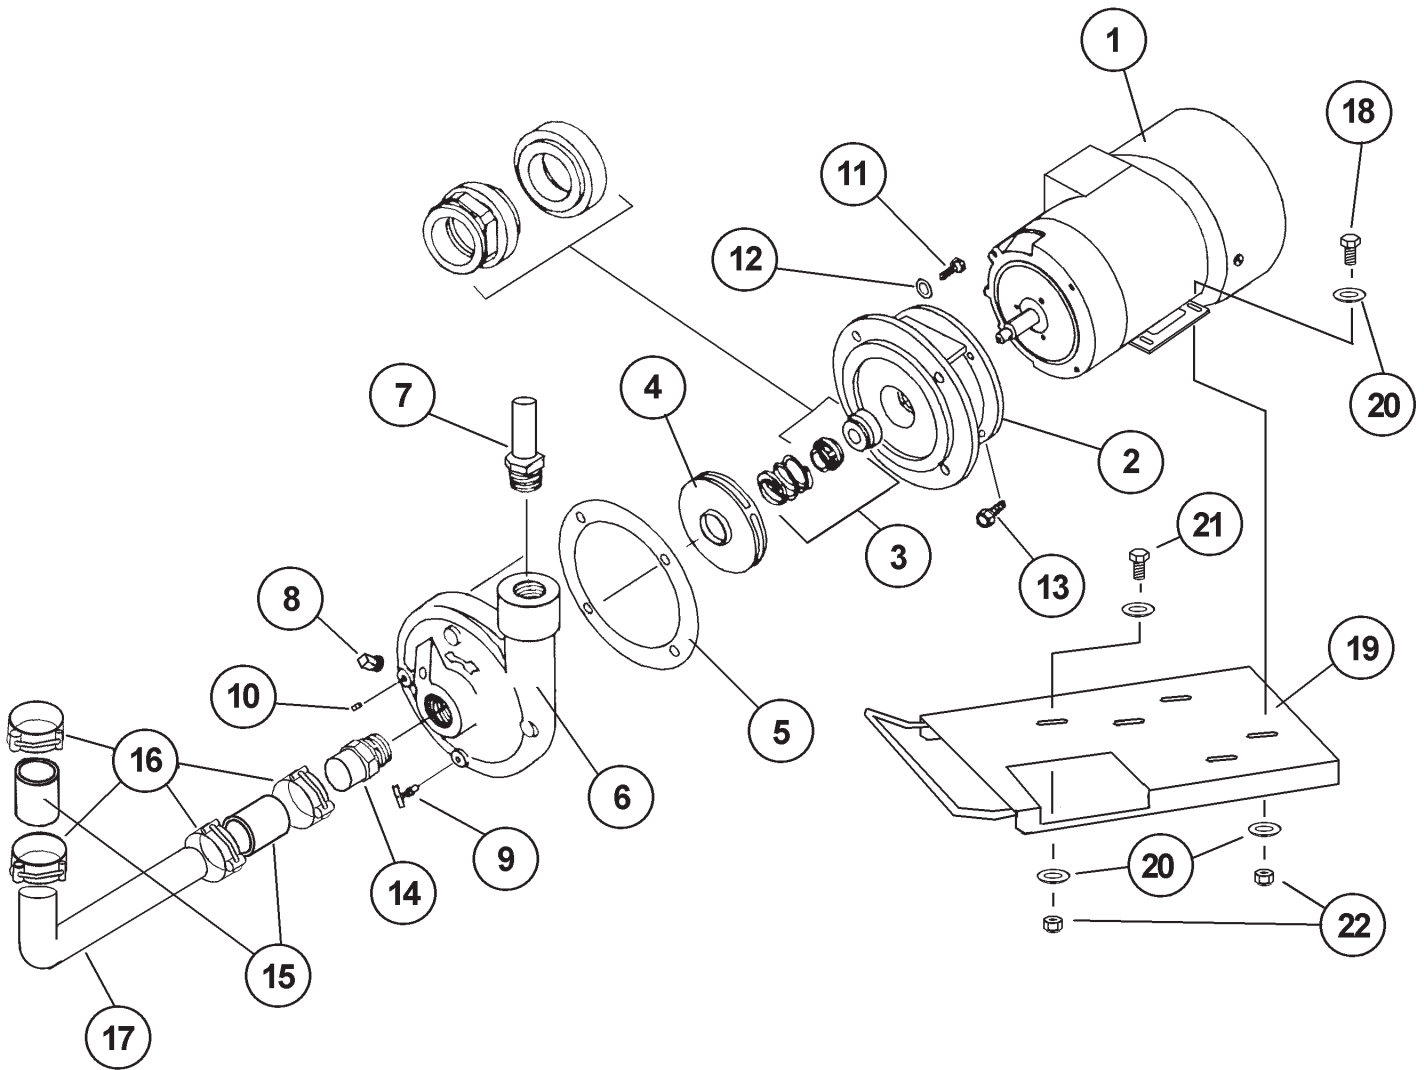

063-2100

Recirculating Pump Assembly LH
5-AG-S

American Dish Service

Ref. No.	Part No.	No. Req.	Description
1	091-1001	1	Motor, 1 ½ HP
2	082-6301	1	Rear Housing
3	092-2001	1	Seal Assembly
4	082-6303	1	Impeller, 5-vane
5	089-6303	1	Gasket
6	082-6302	1	Front Housing (Pump Cover)
7	085-6323	1	Discharge Pipe Weldment, 5-AG-S
8	092-1144	1	Pipe Plug, 3/8", SS
9	092-1002	1	Petcock 1/8"
10	092-1145	1	Pipe Plug, 1/8" SS
11	098-1507	2	Bolt, HH, SS, 5/16-18 x 7/8"
N/S	098-1510	2	Bolt, 5/16-18 x 1 ¼", HH, SS
12	098-2503	4	Washer, Copper 5/16"
13	098-1607	4	Bolt, 3/8-16 x 7/8" HH SS
14	085-6321	1	Pump Pipe, Suction
15	093-1039	2	Rubber Sleeve, Suction Tube Kit
16	098-9038	4	Clamp, Suction Tube Sleeve
17	085-6322	1	Suction Tube, 5-AG-S
18	098-1426	2	Bolt, ¼-20 x ¾", HH, SS
19	085-6408	1	Motor Plate
20	098-2404	6	Washer, ¼", SS
21	098-1434	1	Bolt, ¼-20 x 2", HH, SS
22	098-2507	3	Locknut, ¼-20, SS
Rep.	088-1012		Pump Assembly Through Impeller
			(Needs Gasket 089-6303)

063-2400

Recirculating Pump Assembly
RH 5-AG-S

American Dish Service

Ref. No.	Part No.	No. Req.	Description
1	091-1001	1	Motor, 1 ½ HP
2	082-6301	1	Rear Housing
3	092-2001	1	Seal Assembly
4	082-6303	1	Impeller, 5-vane
5	089-6303	1	Gasket
6	082-6302	1	Front Housing (Pump Cover)
7	085-6323	1	Discharge Pipe Weldment, 5-AG-S
8	092-1144	1	Pipe Plug, 3/8", SS
9	092-1002	1	Petcock 1/8"
10	092-1145	1	Pipe Plug, 1/8", SS
11	098-1507	2	Bolt, HH, SS, 5/16-18 x 7/8"
N/S	098-1510	2	Bolt, 5/16-18 x 1 ¼", HH, SS
12	098-2503	4	Washer, Copper 5/16"
13	098-1607	4	Bolt, 3/8-16 x 7/8" HH SS
14	085-6321	1	Pump Pipe, Suction
15	093-1039	2	Rubber Sleeve, Suction Tube Kit
16	098-9038	4	Clamp, Suction Tube Sleeve
17	085-6322	1	Suction Tube, 5-AG-S
18	098-1426	2	Bolt, ¼-20 x ¾", HH, SS
19	085-6408	1	Motor Plate
20	098-2404	6	Washer, ¼", SS
21	098-1434	1	Bolt, ¼-20 x 2", HH, SS
22	098-2507	3	Locknut, ¼-20, SS
Rep.	088-1012		Pump Assembly Through Impeller (Needs Gasket 089-6303)