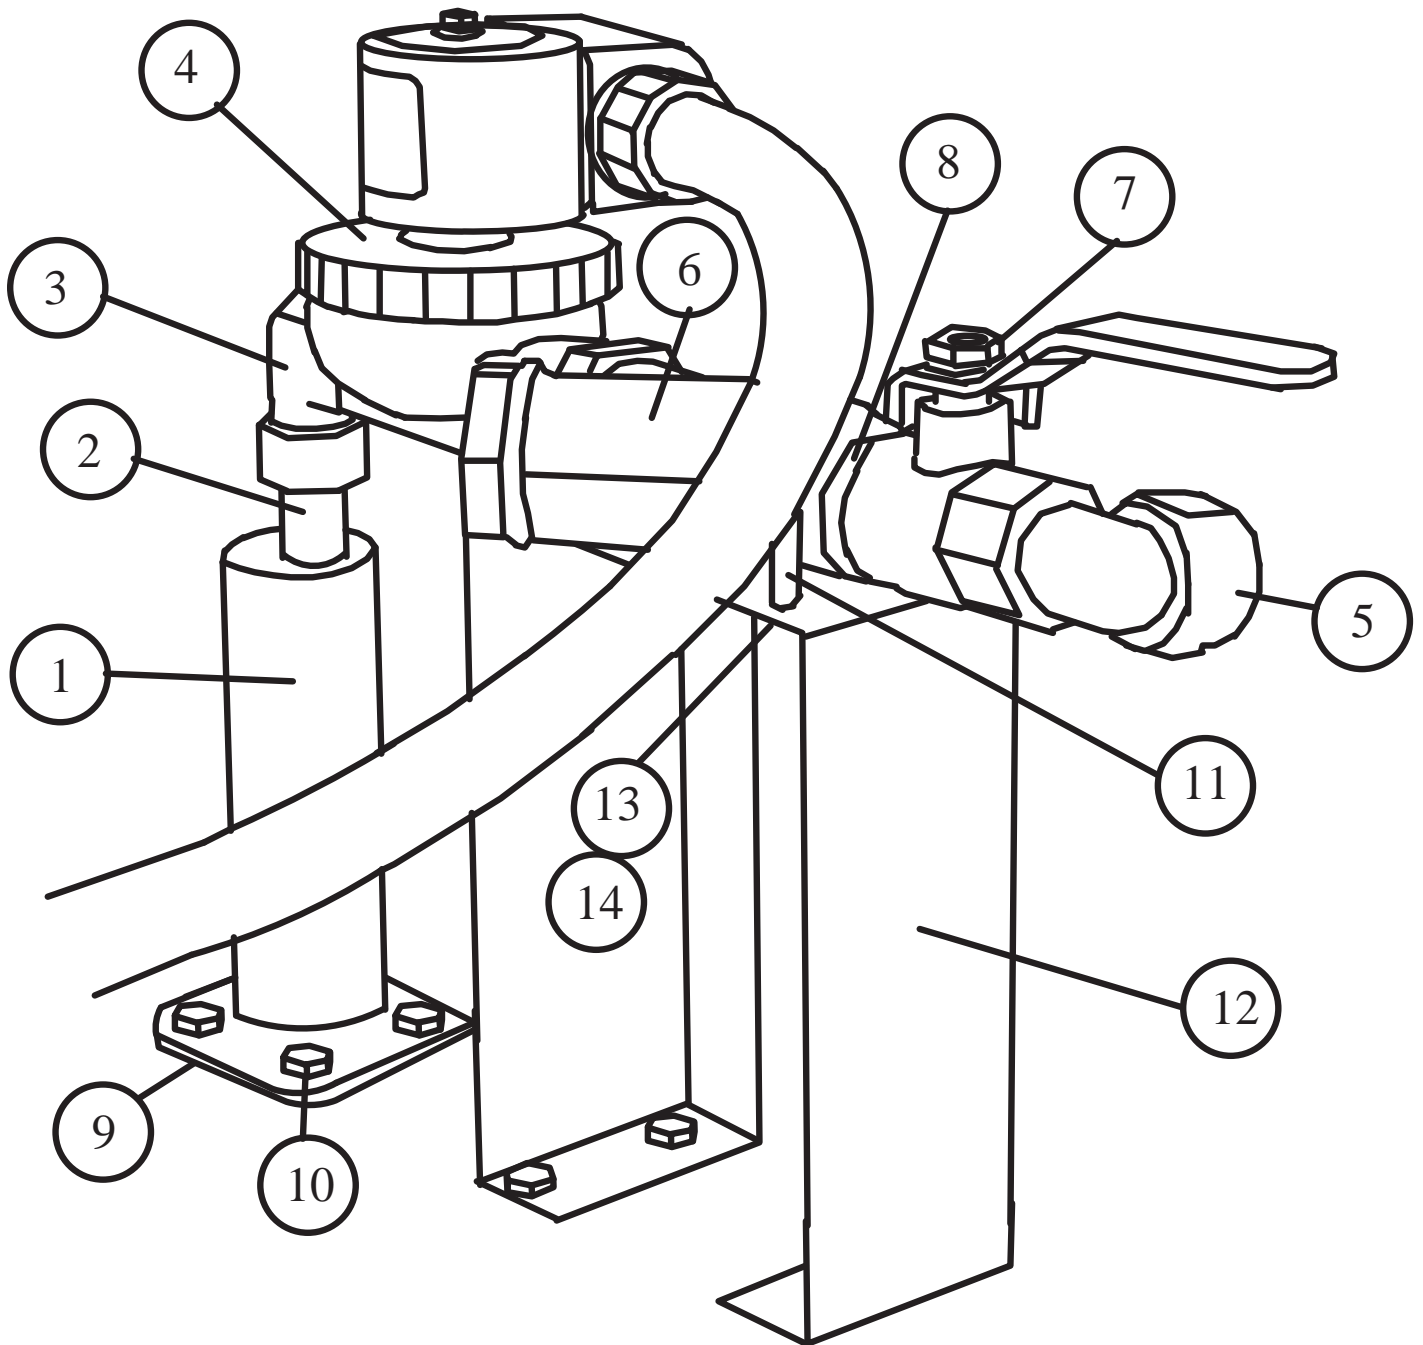

065-2100

Fresh Water Plumbing Assembly
5-AG-S

American Dish Service

Ref. No.	Part No.	No. Req.	Description
1	385-6121	1	Air Gap Weldment, 5-AG-S
2	092-3119	1	Fresh Water Supply Tube, 5/8" OD x 2", 5-AG-S
3	092-1147	1	Fitting, 3/4" MPT x 5/8" Comp. 90° Elbow
4	089-7001	1	Solenoid Valve, 3/4"
5	092-1074	2	Fitting, 3/4" Street Elbow, 90°
6	092-9006	1	Line Strainer, 3/4"
7	092-5055	1	Shut-Off Valve, 3/4"
8	092-1073	2	Nipple, 3/4" Close
9	389-6603	1	Gasket, Air Gap
10	098-1426	4	Bolt, 1/4-20 x 3/4", HH, SS
11	098-9023	1	U-Bolt, 1/4-20, SS
12	086-6647	1	Bracket, Plumbing, 5-AG-S
13	098-2507	6	Locknut, 1/4-20, SS
14	098-2404	8	Washer, 1/4", SS
N/S	092-9008	Rep.	Screen (Replacement), 3/4"
N/S	385-6124	1	Air Gap Flanged Outlet Elbow Weldment, 5-AG-S
Rep	092-5020	0	Solenoid Valve Repair Kit (Replacement), 3/4"
Rep	092-5026	0	Solenoid Valve Body (Replacement), 3/4"
Rep	092-5017	0	Solenoid Valve Coil (Replacement)