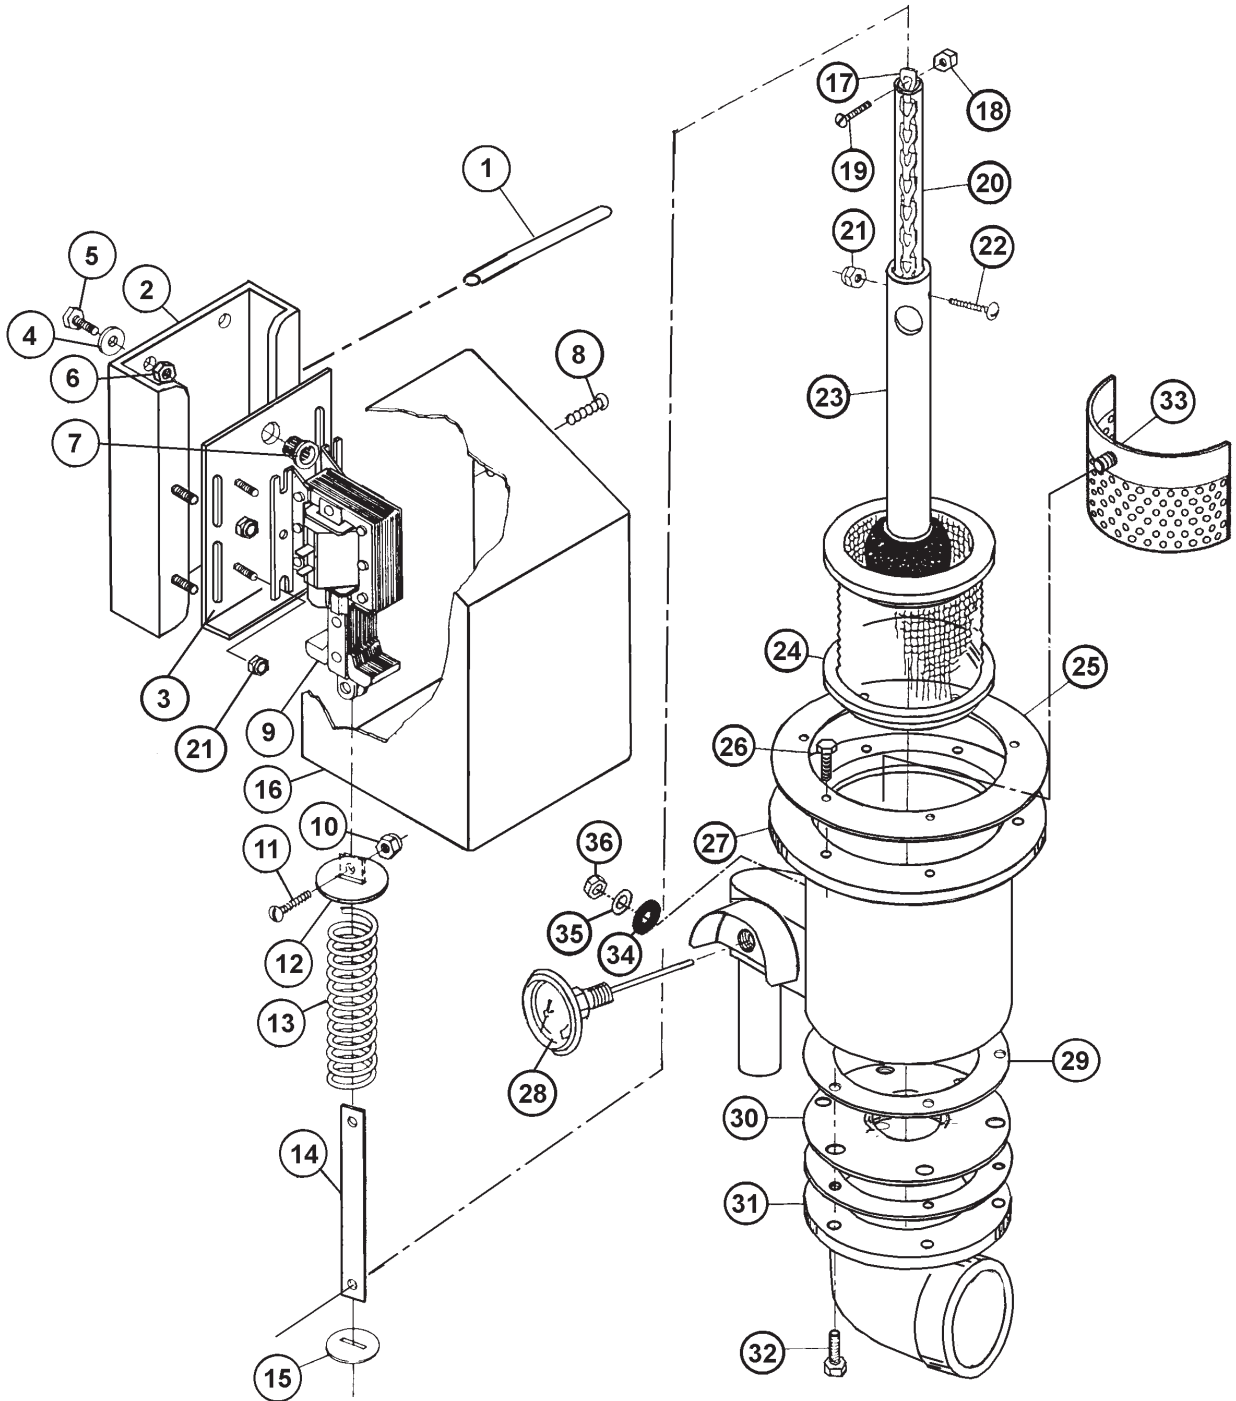

066-1700

Drain System Assembly LH
5-AG-S

American Dish Service

Ref. No.	Part No.	No. Req.	Description
1	084-6607	1	Conduit, 3/8" Dia. X 5"
2	085-6620	1	Solenoid Base, 5-AG-S, LH
3	085-6622	1	Front Plate, Solenoid Base
4	098-2404	10	Washer, 1/4", SS
5	098-1423	4	Bolt, HH, SS, 1/4-20 x 1/2"
6	098-2507	4	Locknut, SS, 1/4-20
7	091-4005	1	Grommet, Plastic
8	098-1413	2	Bolt, 1/4-20 x 3/8", TH, SS
9	091-2001	1	Solenoid, Drain
10	098-2201	1	Locknut, 8-32, SS, Hex
11	098-1205	1	Screw, RH, SS, 8-32 x 5/8"
12	086-6607	1	1-1/16 Slotted Washer (Large)
13	098-3001	1	Spring, Drain Solenoid, Outside Sump
14	086-6605	1	Link, Drain Solenoid
15	086-6606	1	1-5/16 Slotted Washer (Small)
16	085-6623	1	Cover, Drain Solenoid
17	089-6610	1	Chain, Make From 098-9001
18	098-2201	1	Locknut, 8-32, SS
19	098-1205	1	Screw, RH, SS, 8-32 x 5/8
20	084-6622	1	Chain Cover, Make From 093-1012
21	098-2301	5	Locknut, SS, 10-32
22	098-1311	1	Screw, 10-32 x 1 3/8", RH, SS
23	081-6601	1	Drain Plug Assembly, Outside Sump
Rep.	084-6608		Drain Tube (Replacement Part)
Rep.	083-6601		Drain Ball (Replacement Part), 1 1/2"
24	085-6602	1	Screen Sump
24	089-6601	1	Sump Gasket
26	098-1423	6	Bolt, 1/4-20 x 1/2", HH, SS
27	085-6204	1	Sump Assembly With Tail Piece
28	099-1001	1	Temperature Gauge
29	089-6602	2	Drain Elbow Gasket
30	086-6601	1	Drain Seat, 1 1/2"
31	085-6199	1	Drain Elbow Weldment
32	098-1508	6	Bolt, 5/16-18 x 5/8", HH, SS
33	085-6160	1	Drain Screen, Secondary (To Protect The Pump)