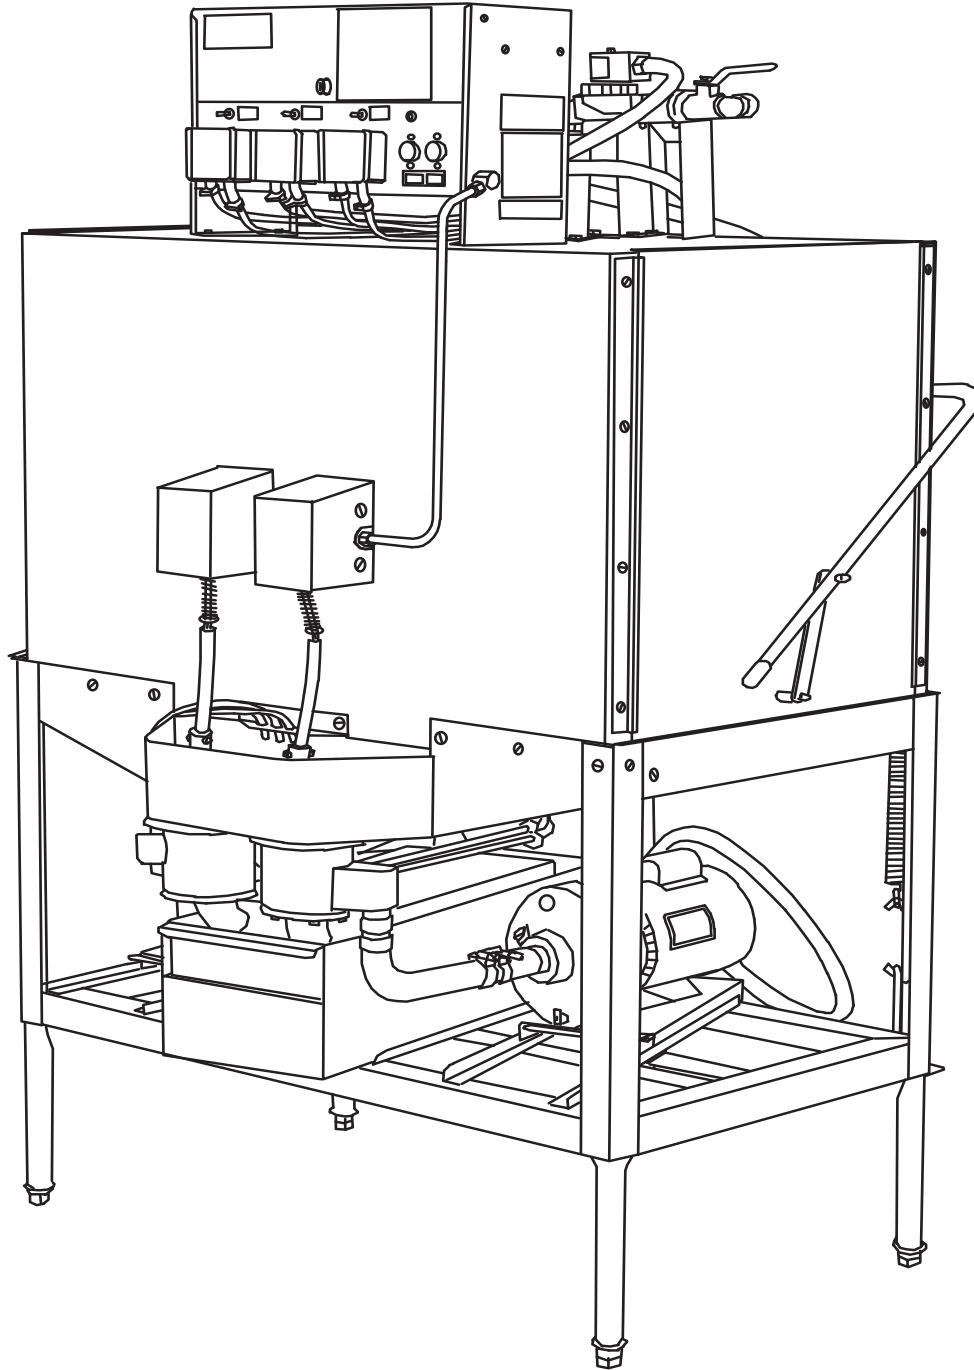

EFFECTIVE: JULY, 2013

American Dish Service

ADS LOW TEMPERATURE DISHWASHER

MODEL: 5-AG-S

PARTS MANUAL

900 Blake Street
Edwardsville, Kansas 66111
(913)422-3700