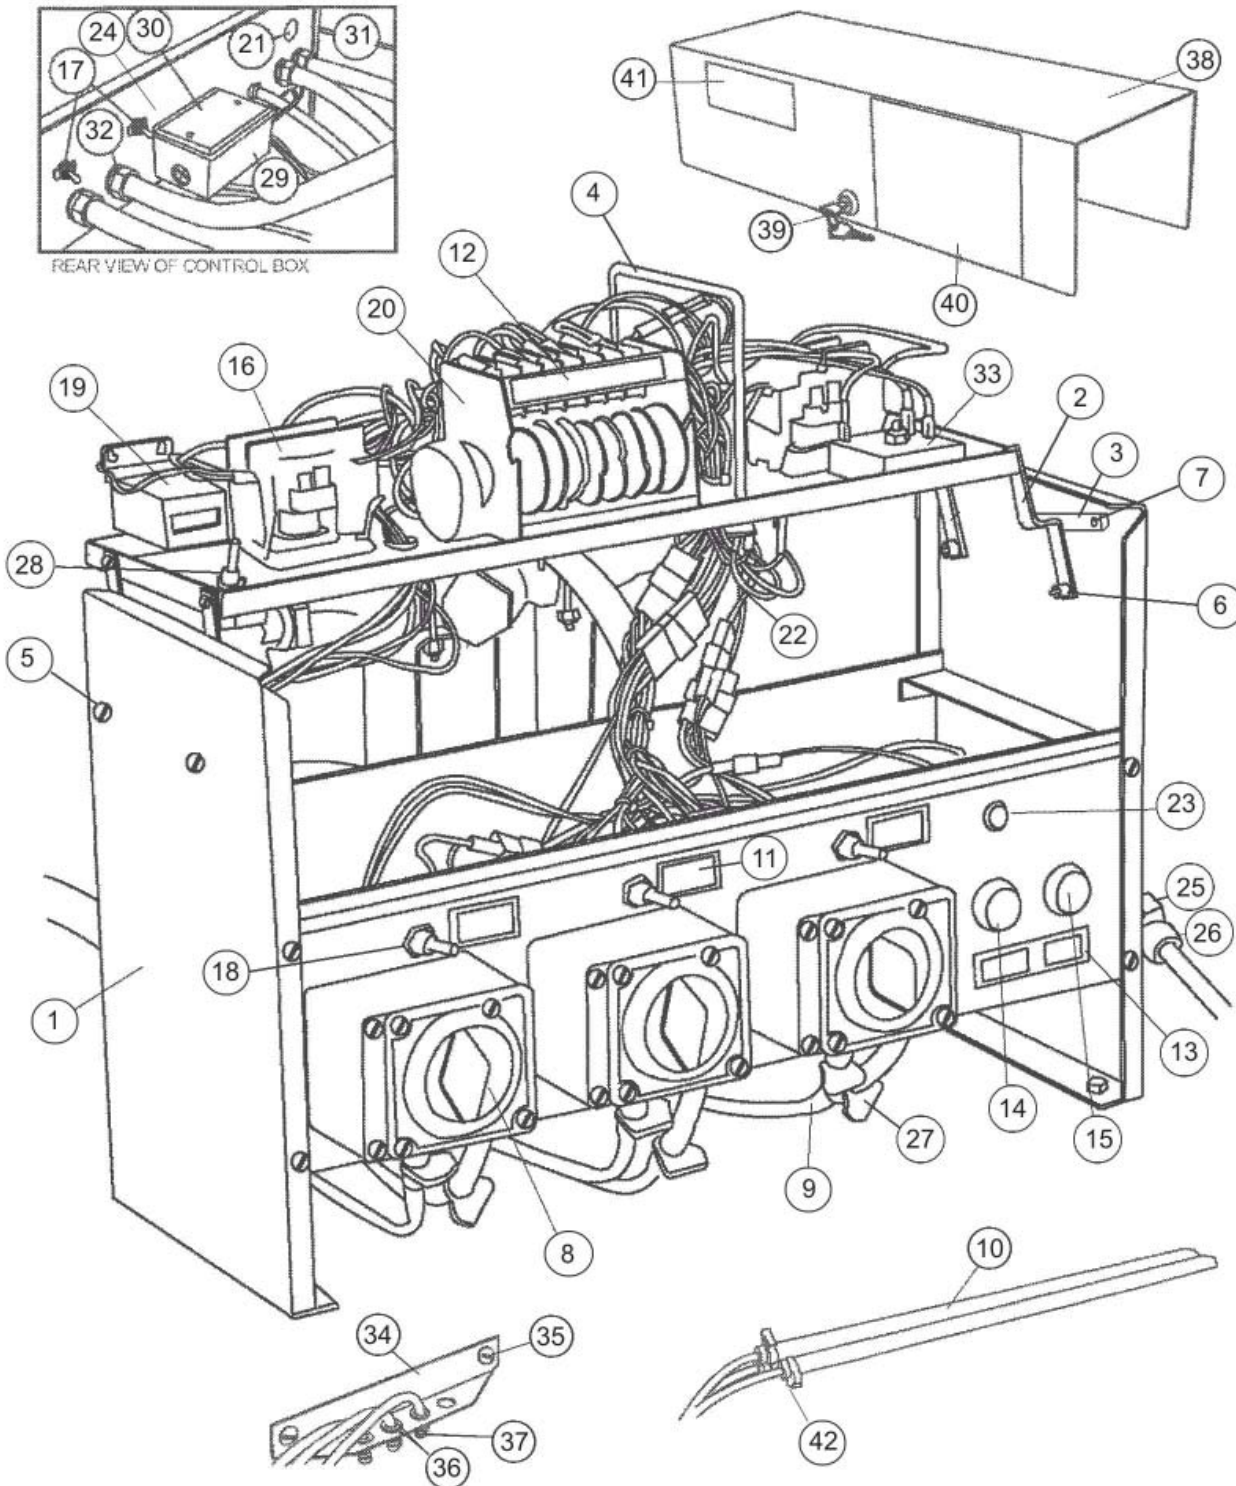

064-2700
Control System Assembly
5-AG-S

American Dish Service

064-2700
Control System Assembly
5-AG-S

American Dish Service

Ref. No.	Part No.	No. Req.	Description
1	081-6422	1	Control Box Bottom Side Assembly
2	086-6678	4	Control Box Hinge
3	086-6676	1	Safety Latch
4	086-6317	1	Shelf Handle
5	098-1204	13	Screw, 8-32 x 1/2"
6	098-2201	9	Locknut, 8-32
7	098-2404	1	Washer
8	064-0010	3	Chemical Pump Assembly
9	093-1046	21'	Chemical Discharge Tube Assembly, Red
9	093-1045	21'	Chemical Discharge Tube Assembly, Green
9	093-1044	21'	Chemical Discharge Tube Assembly, Blue
10	083-6407	3	Tube Stiffener
11	089-9321	1	Decal, Prime
12	089-9226	1	Decal, Cam
13	089-9237	1	Decal, Start-Fill
14	091-3002	1	Switch, Red Start
15	091-3001	1	Switch, Black Fill
16	091-3083	2	Contactor
17	091-3008	2	Master Switch
18	091-3009	3	Prime Switch
19	091-3049	1	Counter, Electric
20	091-3051	1	Timer, 90 Sec. 7 Cam
21	091-4019	2	Plastic Plug
22	091-5028	1	Wiring Harness
23	091-7006	1	Red Light
24	092-1008	1	1/2" Close Nipple
25	092-1029	1	1/2" x 3/8" Reducer, Brass
26	092-1030	1	Fitting, 3/8" Comp x 1/2" FPT 90°